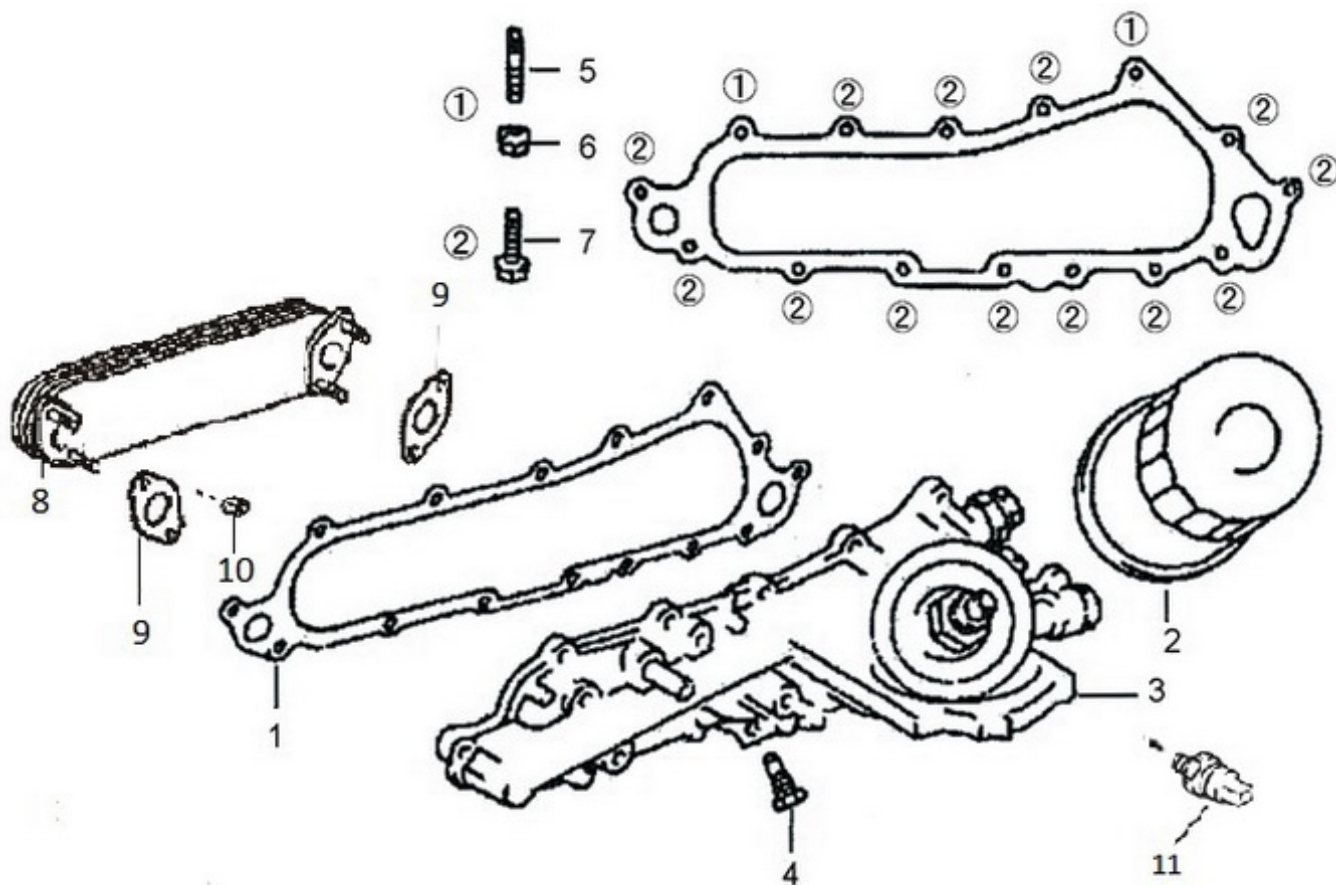

T4.270 T4.230 T4.205 STANDARD ENGINE / OIL FILTER

Part number	Item	Désignation article	Quantity
970312206	1	GASKET	1
970313306	2	FILTER ENGINE OIL	1
970314031	3	COVER SUB-ASSY, OIL COOLER	1
970312071	4	PLUG	1
970316197	5	BOLT, STUD	2
970312061	6	NUT	2
970312210	7	BOLT,W/WASHER	13
970314032	8	COOLER ASSY, OIL	1
970312219	9	GASKET	1
970316198	10	NUT, FLANGE	1
970316199	11	GAGE ASSY, OIL PRESSURE SENDER	1