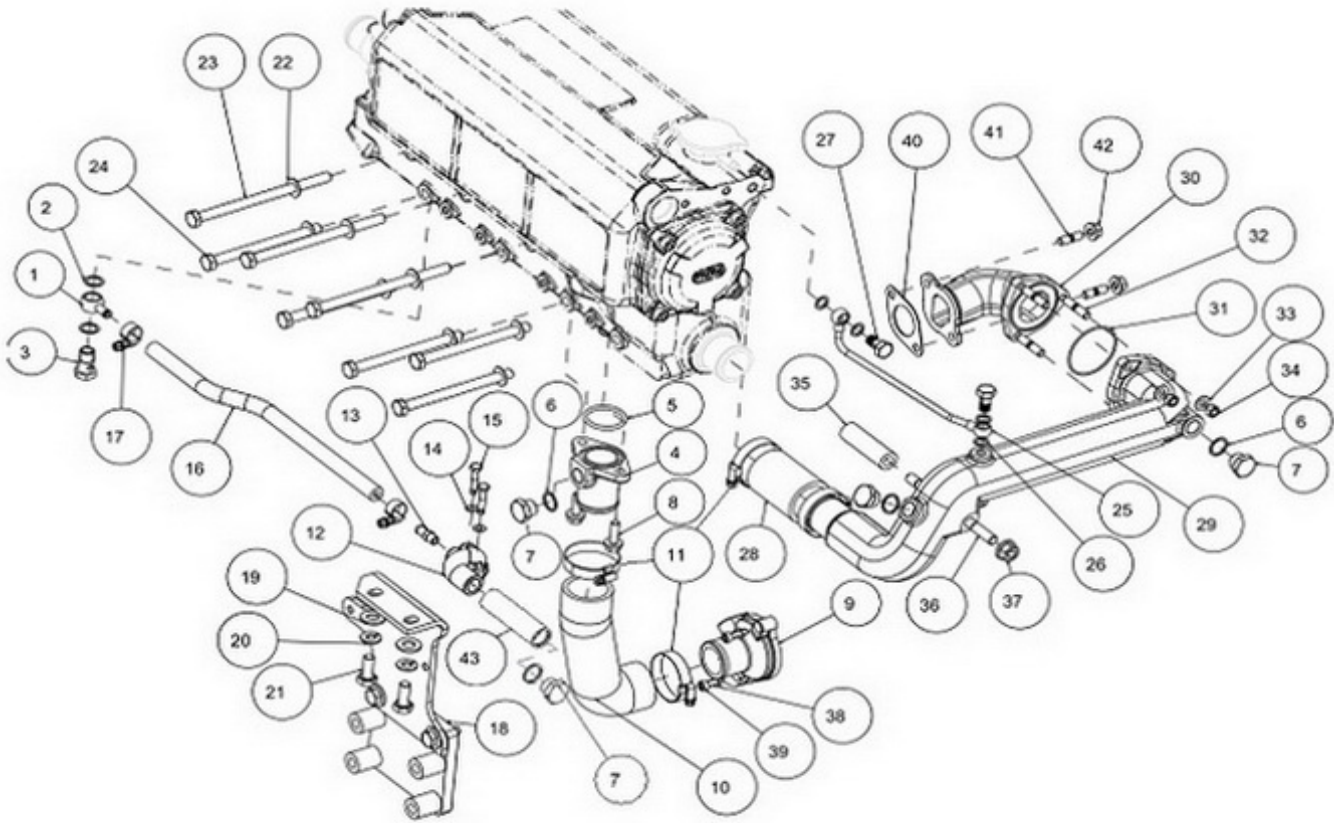

T4.270 T4.230 T4.205 STANDARD ENGINE / HEAT EXCHANGER

Part number	Item	Désignation article	Quantity
970300797	1	CONNECTION,BANJO D=8/M14	1
970300306	2	GASKET,RING D14	2
970432515	3	BOLT,BANJO M14X1,5	1
95710032	4	FRESH FrWATER INLET PIPE 2	1
48418054	5	O RING	1
970300289	6	GASKET,RING D17	4
970639853	7	""PLUG,HEX 3/8""G""	4
39160638	8	BOLT	2
95710037	9	BRIDE RET EAU	1
48328100	10	Fresh Water Hose 2	1
970604533	11	CLAMP,HOSE 32-44	4
95200289	12	BY-PASS	1
970307806	13	Nipple	1
970609602	14	WASHER,CORRUGATED D 6	2
970300275	15	BOLT,HEX M 6X 25	2
32808002	16	FUEL HOSE ISO 7840 D8	1
970439306	17	CLAMP	2
95310542	18	SUPPORT	1
970119135	19	WASHER,PLAIN D10	2
970119136	20	WASHER,SPRING D10	2
970635508	21	BOLT,HEX M10X 25	2
970119137	22	WASHER,CORRUGATED D10	8
39160454	23	BOLT	3
970310228	24	BOLT	5
51306123	25	Air Breather Pipe	1
970300430	26	GASKET,RING D10	4
970300717	27	BOLT,BANJO M10X1,25	2
970644590	28	HOSE,D40 L= 70	1
95200246	30	Fresh Water Outlet Pipe 1	1
48418178	31	O-RING	1
970300057	32	STUD,M 8X 20	3
970119139	33	WASHER,CORRUGATED D8	3
970300079	34	NUT,M 8 SPECIAL	3
43320294	35	SPACER	1
39020439	36	STUD BOLT	1
39460917	37	NUT,FLANGE	1
970609602	38	WASHER,CORRUGATED D 6	3
970604615	39	BOLT,SOCK M 6X 20	2
970314035	40	GASKET	1
39020301	41	STUD BOLT	2
39460916	42	NUT	2
48300480	43	PROLONGATEUR M/F 3/8 LG80 mm	1