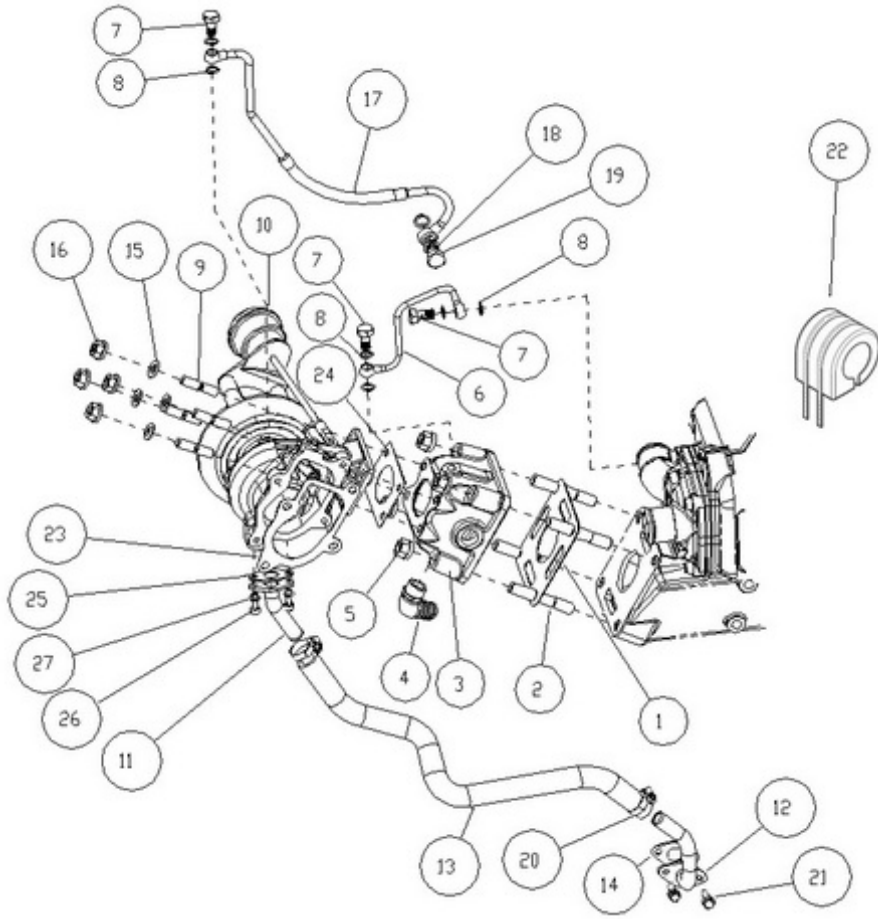

T4.270 T4.230 T4.205 STANDARD ENGINE / TURBO AND EXHAUST MIXER

Part number	Item	Désignation article	Quantity
970312244	1	GASKET TURBO	1
39020631	2	STUD M12,J24,,M12x1.25x55,8.8,ZN	4
95200287	3	INTERFACE TURBO/ECHANGEUR	1
48300423	4	BRASS ELBOW	1
970314099	5	NUT	4
51306128	6	BREATHER PIPE	1
970300717	7	BOLT,BANJO M10X1,25	3
970300430	8	GASKET,RING D10	6
970649725	9	STUD	4
970316208	10	TURBO CHARGER, ASSY	1
51315004	11	TURBO RETURN OIL PIPE	1
51315005	12	TURBO RETURN OIL PIPE	1
48328264	13	HOSE	1
970314030	14	GASKET, TURBO OIL OUTLET, NO.1	1
970119136	15	WASHER,SPRING D10	4
39460920	16	NUT	4
51308020C	17	TUYAU GRAISSAGE TURBO	0
970312248	19	BOLT, UNION	1
970301604	20	CLAMP,HOSE 15-24	2
970312251	21	BOLT	2
970316213	22	HEAT INSUMATOR, TURBO	1
970316212	24	GASKET, TURBO CHARGER	1
970310508	25	GASKET NA	1
970164026	26	BOLT,SOCK M 6X 16	2
970119149	27	WASHER, SPRING D 6	2