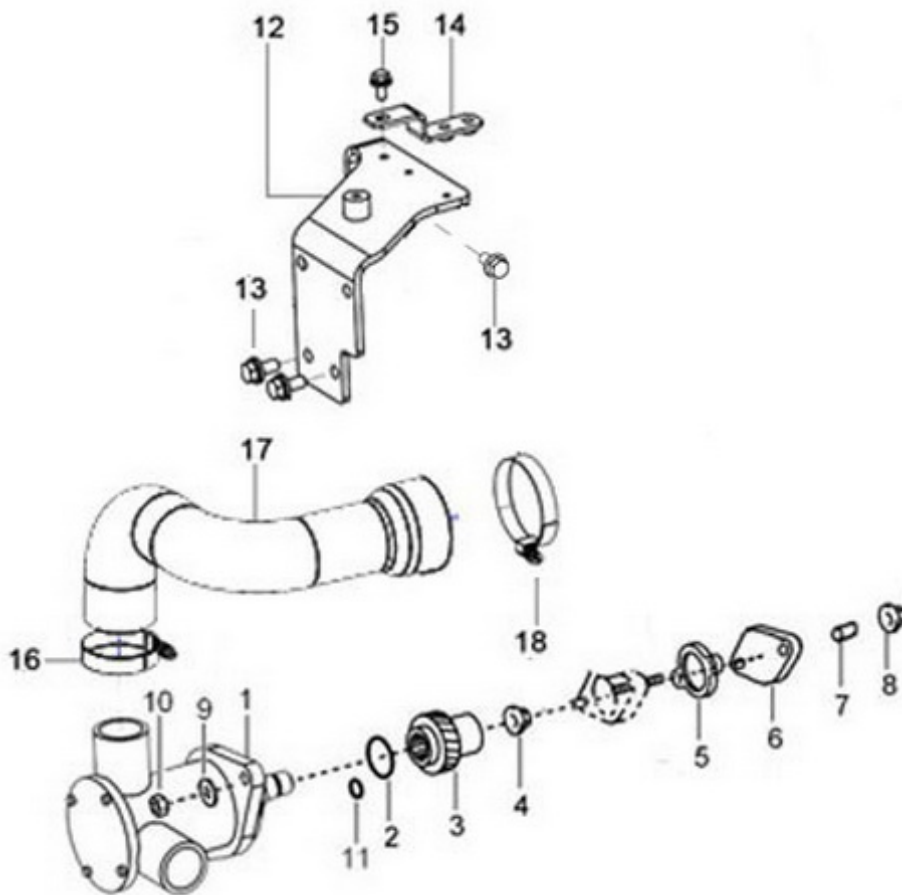

T4.270 T4.230 T4.205 STANDARD ENGINE / SEA WATER PUMP

Part number	Item	Désignation article	Quantity
970312478	1	KEY	1
970314078	2	PACKING, VACUUM PUMP	1
970312234	3	GEAR PUMP	1
970312235	4	NUT	1
970312590	5	GASKET,CYLINDER BLOCK SIDE COV ER	1
970312055	6	PLATE,WATER SEAL	1
970312592	7	SPACER	2
970312591	8	NUT	2
970027323	9	WASHER,PLAIN D 8	2
39460916	10	NUT	2
970302856	11	O-RING	1
95310676	12	Sea water filter bracket	1
39160661	13	BOLT	3
95303445	14	BRACKET	1
39160735	15	BOLT	1
970604533	16	CLAMP,HOSE 32-44	1
48328139	17	HOSE	1
970300071	18	CLAMP,HOSE 50-65	1