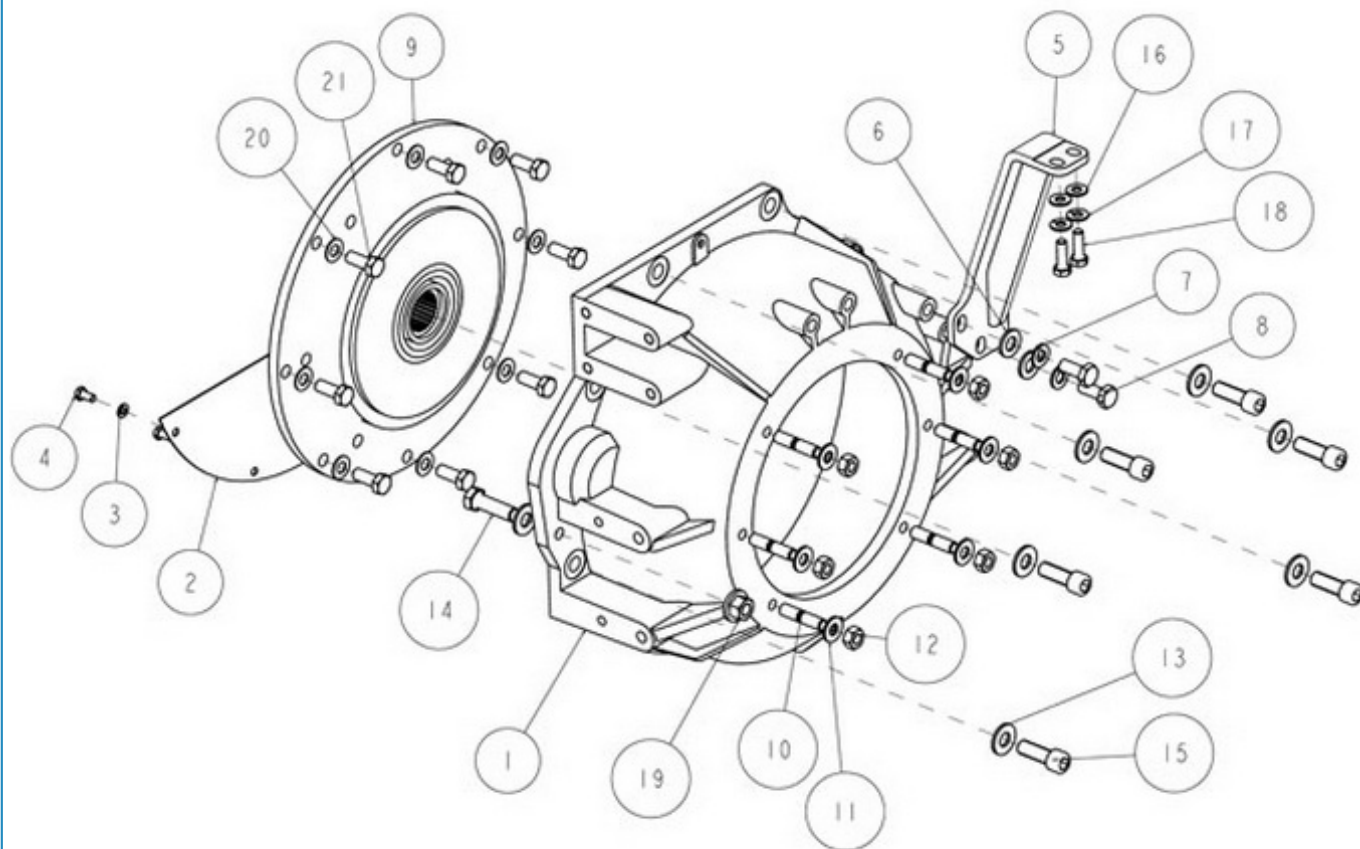

T4.270 T4.230 T4.205 STANDARD ENGINE / GEAR BOX FLANGE

Part number	Item	Désignation article	Quantity
95200229	1	HOUSING	1
95203062	2	GUARD PLATE	1
970119149	3	WASHER, SPRING D 6	4
41160208	4	BOLT	4
95311057	5	TURBO BRACKET	1
970119135	6	WASHER,PLAIN D10	2
970119136	7	WASHER,SPRING D10	2
970635508	8	BOLT,HEX M10X 25	2
48101011	9	ACCOUPLLEMENT MIKD T4.260	1
970649725	10	STUD	6
970119137	11	WASHER,CORRUGATED D10	6
970119143	12	NUT, M10	6
970647606	13	WASHER,CORRUGATED D12	6
39160549	14	BOLT	1
39129510	15	BOLT	5
970027323	16	WASHER,PLAIN D 8	2
970119138	17	WASHER,SPRING D 8	2
970409603	18	BOLT,HEX M 8X 25	2
970314099	19	NUT	1
970119136	20	WASHER,SPRING D10	6
970635508	21	BOLT,HEX M10X 25	6