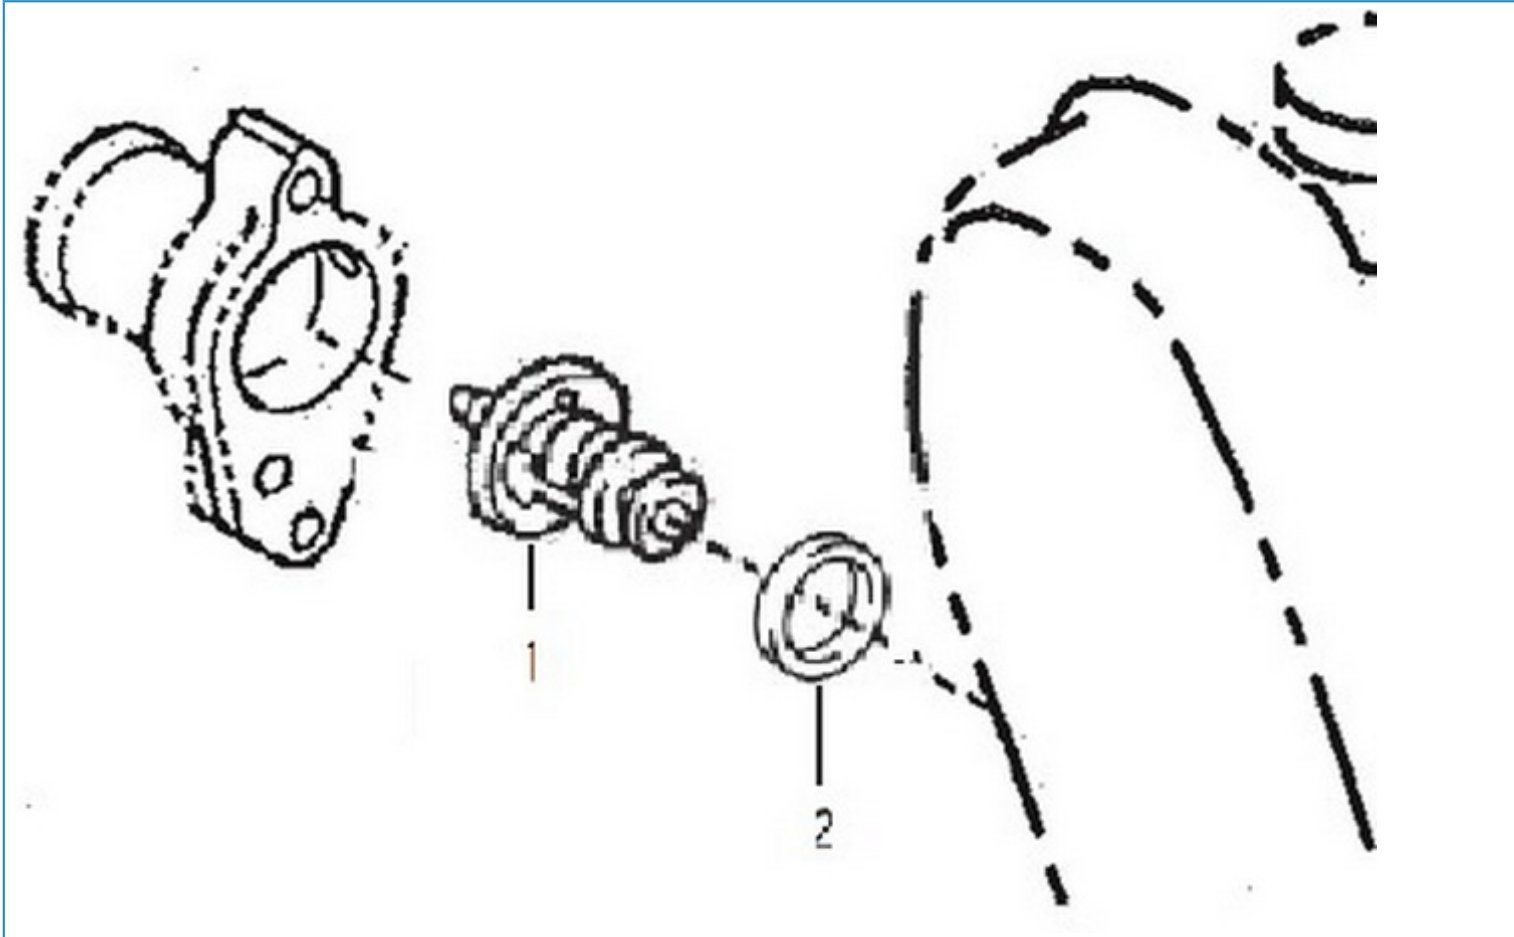

T4.270 T4.230 T4.205 STANDARD ENGINE / THERMOSTAT

Part number	Item	Désignation article	Quantity
970312274	1	THERMOSTAT	1
970316244	2	GASKET,THERMOSTAT	1