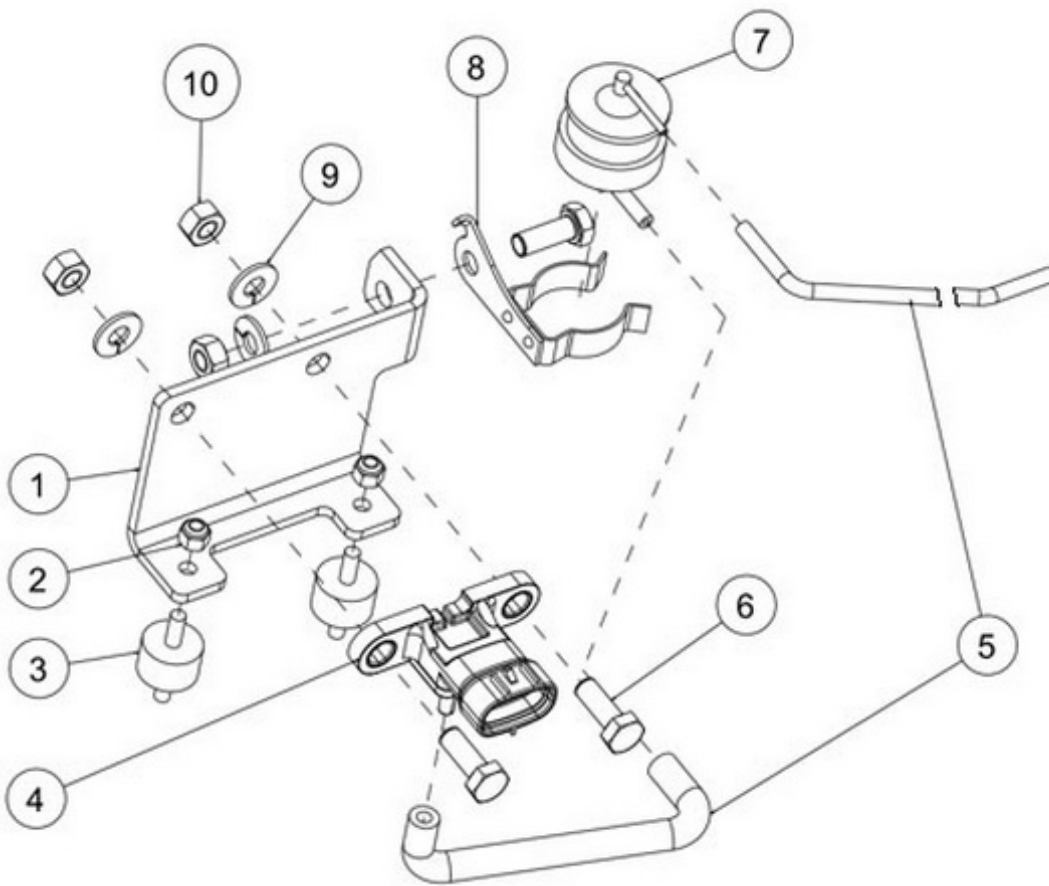

T4.270 T4.230 T4.205 STANDARD ENGINE / IINTAKE SENSOR

Part number	Item	Désignation article	Quantity
95311059	1	SUPPORT CAPTEUR PRESSION AIR	1
39360919	2	Nut,lock, M4	2
970312775	3	Insulator M/M, M4	2
970316202	4	SENSOR, TURBO PRESSURE	1
970316203	5	HOSE, VACUUM	1
970439910	6	BOLT,HEX M 6X 16	3
970312285	7	FILTER,GAS	1
970119149	9	WASHER, SPRING D 6	3
970635460	10	NUT,M 6	3