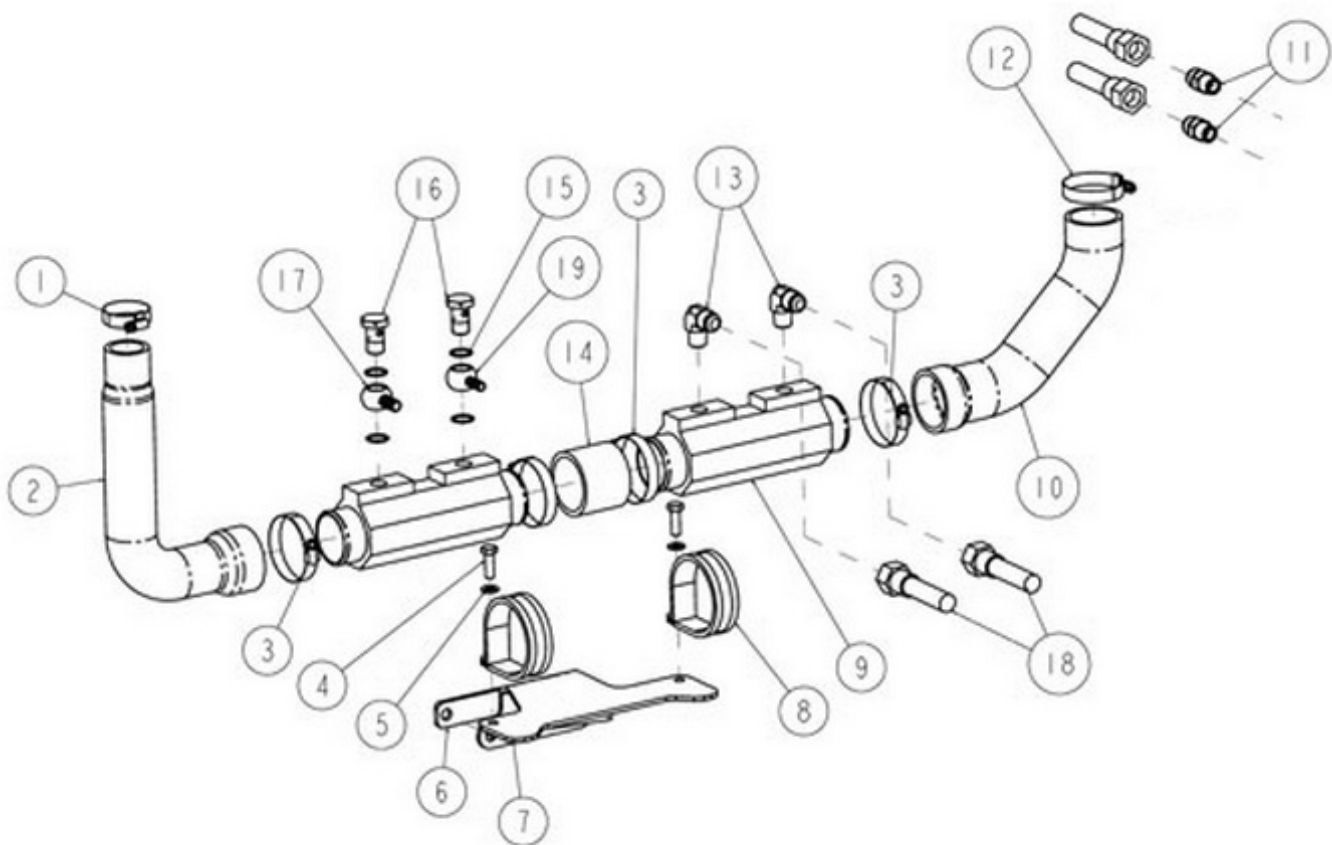

T4.270 T4.230 T4.205 STANDARD ENGINE / GEAR BOX OIL COOLER

Part number	Item	Désignation article	Quantity
970604533	1	CLAMP,HOSE 32-44	2
48328126	2	Sea Water Hose 2	1
970300071	3	CLAMP,HOSE 50-65	4
39160662	4	BOLT	2
970119138	5	WASHER,SPRING D 8	2
95303446	6	SPACER, OIL COOLER BRACKET	1
95310708	7	BRACKET	1
48100909	8	CLAMP	2
48300399	9	Fuel cooler / Oil cooler	2
48328259	10	HOSE	1
48300084	11	ELBOW	2
970634621	12	CLAMP,HOSE	1
48300339	13	COUDE 90D JIC 3/4-3/8 BSP	2
51852001	14	Sea Water Hose 5	1
970300306	15	GASKET,RING D14	4
970432515	16	BOLT,BANJO M14X1,5	2
970300797	17	CONNECTION,BANJO D=8/M14	1
48300395	18	HOSE	2
970301093	19	CONNECTION,BANJO D=6/M14	1