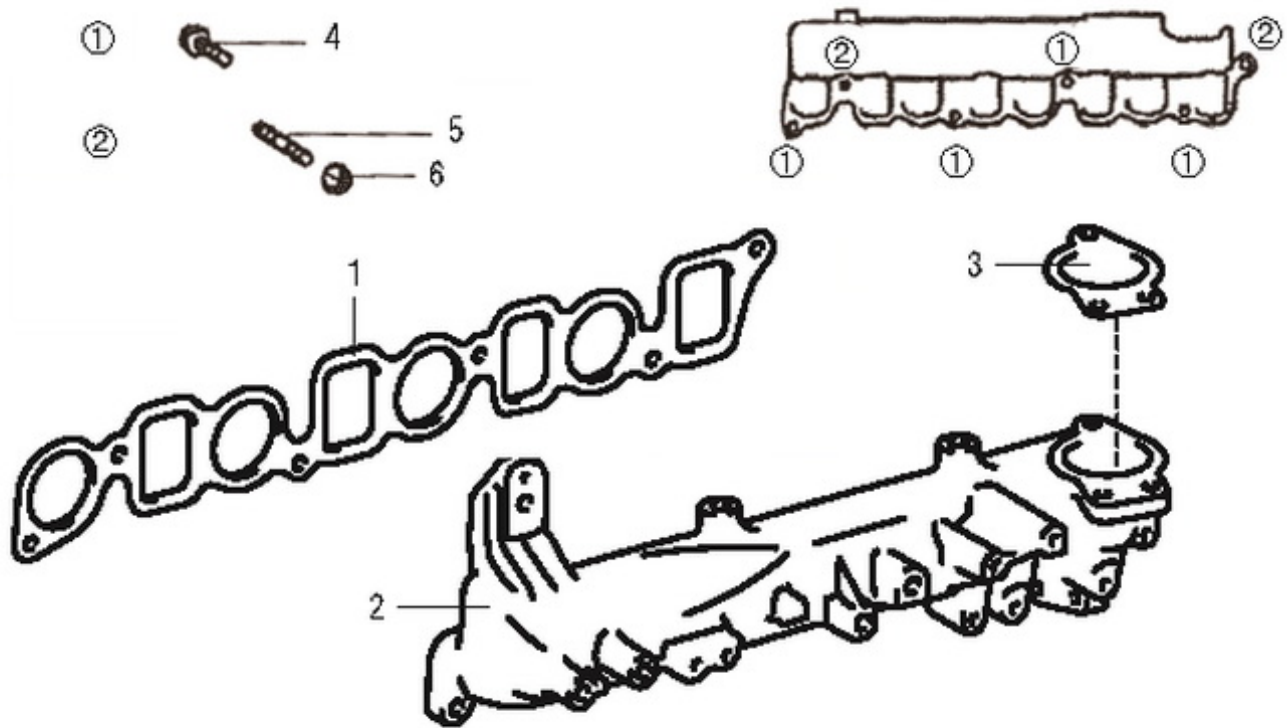

T4.270 T4.230 T4.205 STANDARD ENGINE / INTAKE MANIFOLD

Part number	Item	Désignation article	Quantity
970314045	1	GASKET, INTAKE MANIFOLD TO HEAD	1
970316216	2	MANIFOLD SUB-ASSY, INTAKE	1
970314139	4	BOLT, FLANGE	4
970312024	5	STUD	2
970316218	6	NUT, FLANGE	2