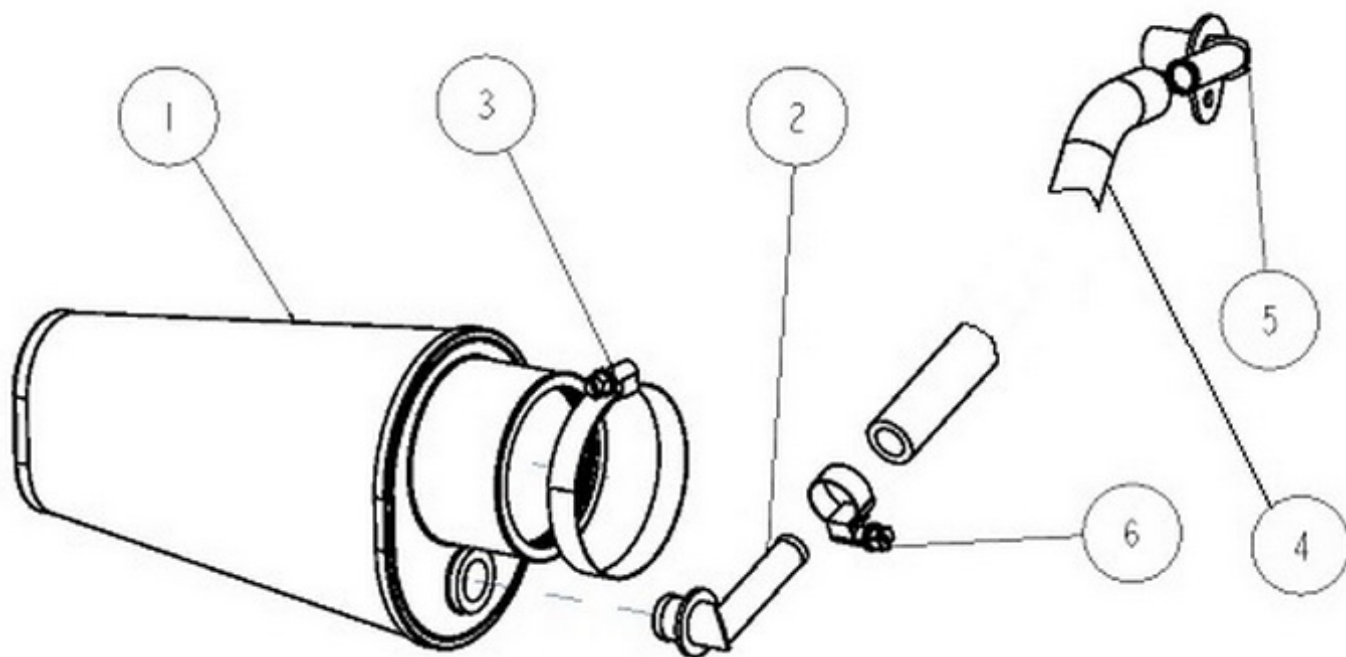

T4.270 T4.230 T4.205 STANDARD ENGINE / AIR FILTER

Part number	Item	Désignation article	Quantity
48101008	1	Air Cleaner	1
51312006	2	BREATHER FILTER	1
970316030	3	CLAMP	1
48328265	4	HOSE	1
95310669	5	PCV elbow pipe	1
970439306	6	CLAMP	2