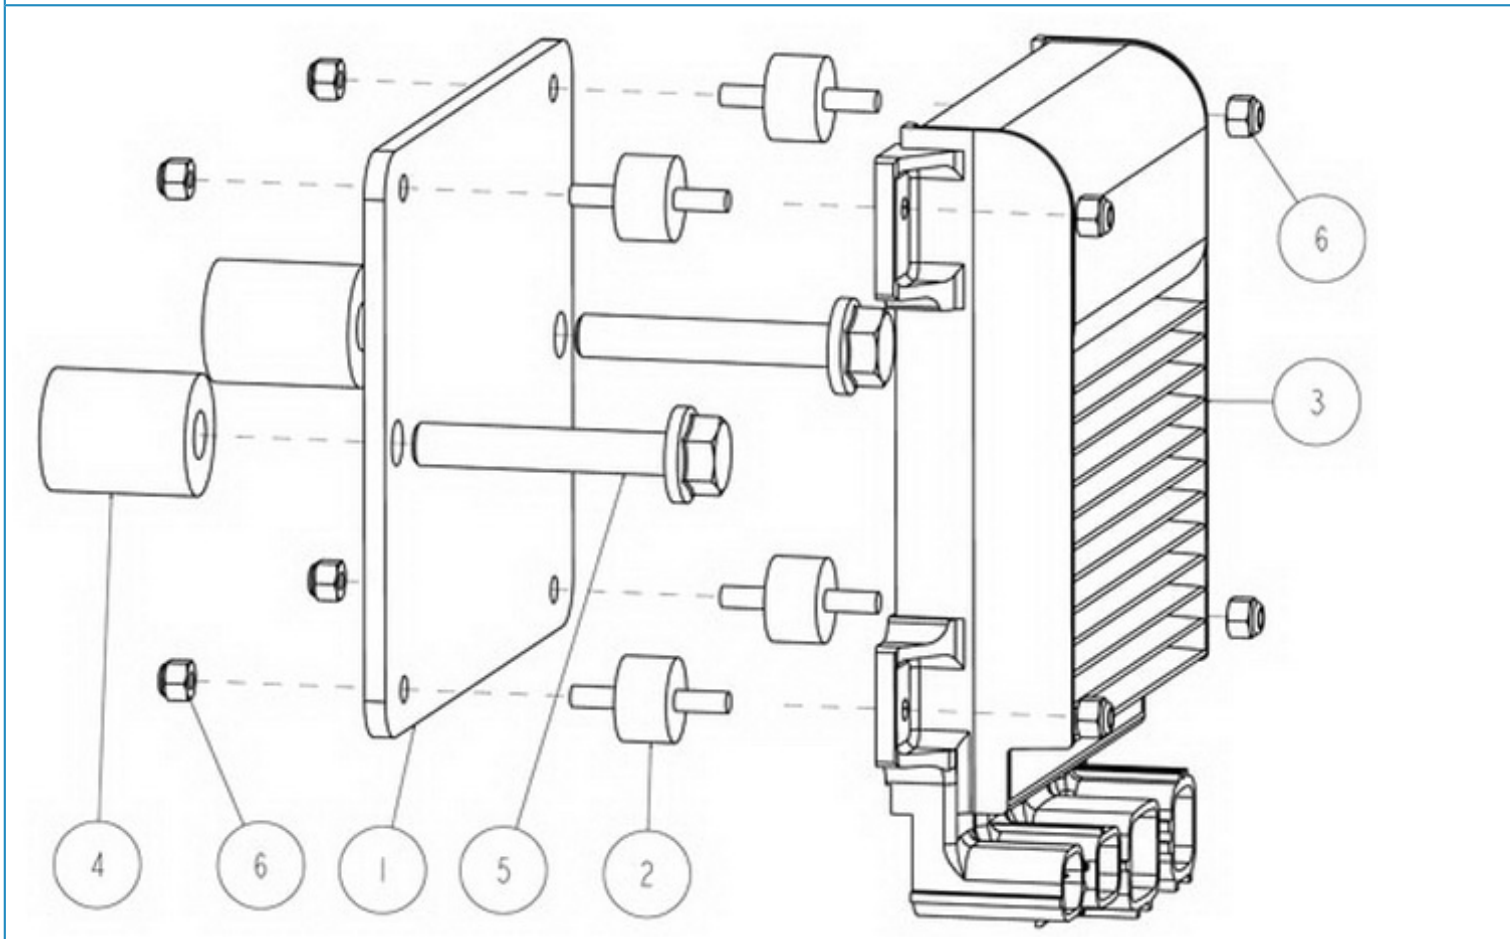

T4.270 T4.230 T4.205 STANDARD ENGINE / EDU ASSEMBLY

Part number	Item	Désignation article	Quantity
95311044	1	SUPPORT EDU	1
970312775	2	Insulator M/M, M4	4
970316200	3	DRIVER, INJECTOR	1
43320328	4	SPACER D20XD9 LG28mm	2
39160642	5	BOLT	2
39360919	6	Nut,lock, M4	8