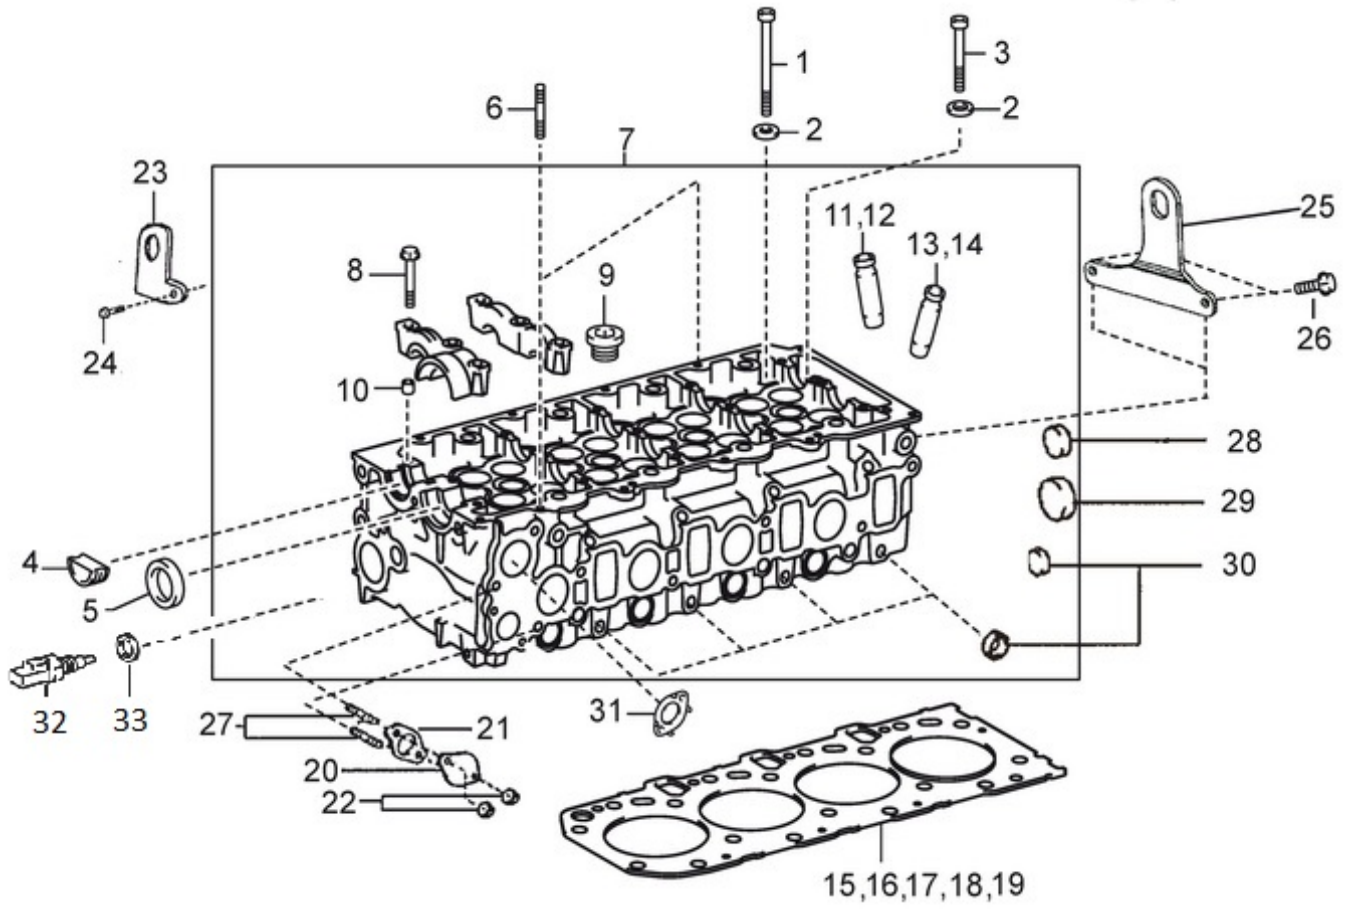

T4.270 T4.230 T4.205 STANDARD ENGINE / CYLINDER HEAD

Part number	Item	Désignation article	Quantity
970314119	1	BOLT (FOR CYLINDER HEAD SET)	8
970312008	2	WASHER	18
970314120	3	BOLT (FOR CYLINDER HEAD SET)	10
970312009	4	HALF PLUG	1
970312078	5	GASKET	1
970314092	6	BOLT, STUD (FOR HEAD TO CYLINDER HEAD COVER)	2
970316130	7	HEAD SUB-ASSY, CYLINDER	1
970314095	8	BOLT (FOR HEAD TO CAMSHAFT BEARING CAP)	15
970314105	9	PLUG, W/HEAD STRAIGHT SCREW, No.1	4
970312018	10	PIN, RING	4
970313938	11	BUSH, INTAKE VALVE GUIDE [STD]	8
970313939	12	BUSH, INTAKE VALVE GUIDE [O/S 0.05]	8
970313938	13	BUSH, INTAKE VALVE GUIDE [STD]	8
970313939	14	BUSH, INTAKE VALVE GUIDE [O/S 0.05]	8
970313933	15	GASKET, CYLINDER HEAD	1
970313934	16	GASKET, CYLINDER HEAD	1
970316149	17	GASKET, CYLINDER HEAD	1
970316150	18	GASKET, CYLINDER HEAD	1
970316151	19	GASKET, CYLINDER HEAD	1
970314070	20	PLATE,EGR HOLE COVER	1
970316131	21	GASKET, EGR INLET	1
970312061	22	NUT	1
970313958	23	HANGER,ENGINE,No.1	1
970316132	24	BOLT, FLANGE	1
970313959	25	HANGER,ENGINE,No.2	1
970316133	26	BOLT, FLANGE	2
970316134	27	BOLT, STUD	2
970312015	28	CAP,FREEZE	1
970312034	29	PLUG	2
970312037	30	CAP, SEALING	5
970314035	31	GASKET	1
970316135	32	SENSOR,WATER TEMPERATURE	1
970312268	33	GASKET	1