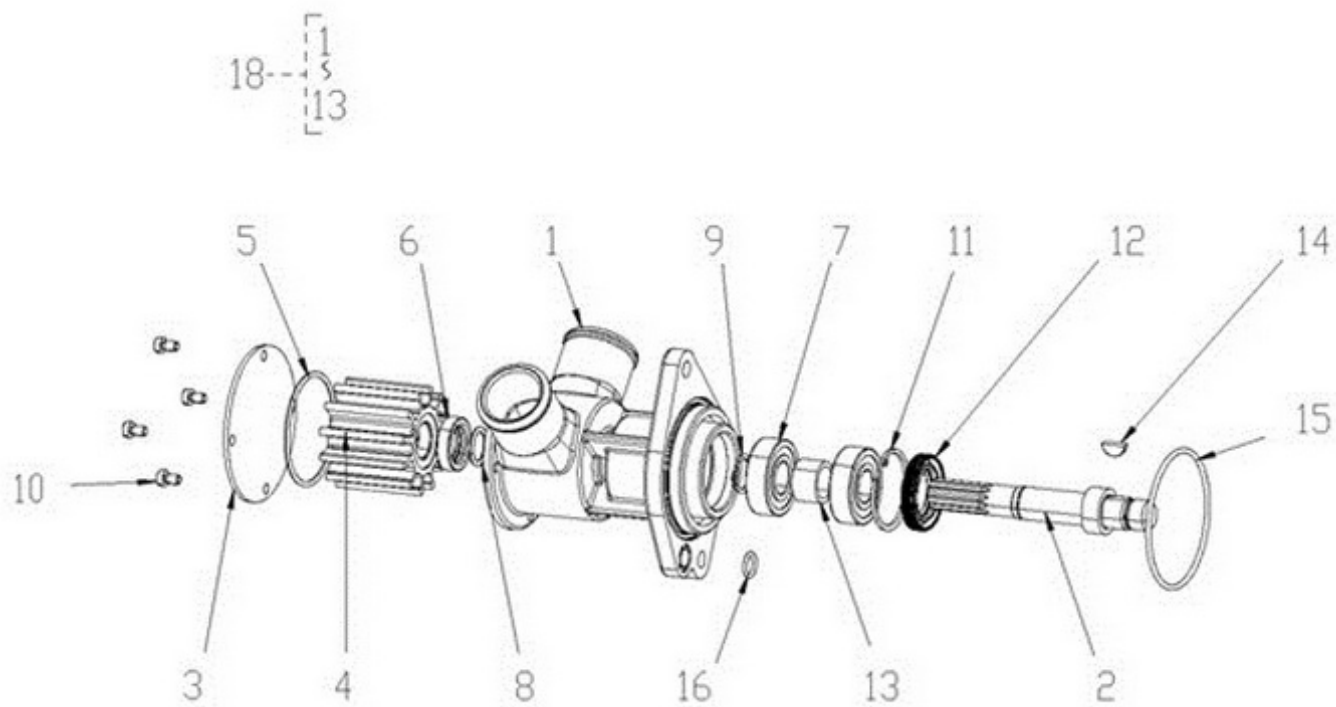

T4.270 T4.230 T4.205 STANDARD ENGINE / SEA WATER PUMP - DETAILS

Part number	Item	Désignation article	Quantity
970312421	2	SHAFT	1
970312422	3	END COVER	1
970312423	4	IMPELLER	1
970312424	5	O RING	1
970614516	6	O-RING SEAL	1
970312426	7	BALL BEARING	2
970614626	8	O-RING,WATER PUMP F7B-9/10	1
970304049	9	CIR-CLIP	1
970312429	10	SCREW	4
970614627	11	RING,RETAINING	1
970312430	12	LIP SEAL	1
970312431	13	SPACER	1
55303041	14	KEY	1
48418165	15	O RING	1
970302856	16	O-RING	1
970312432	17	REPAIR KIT	1
970311169B	18	POMPE A EAU DE MER M1KZ-M1KD	1