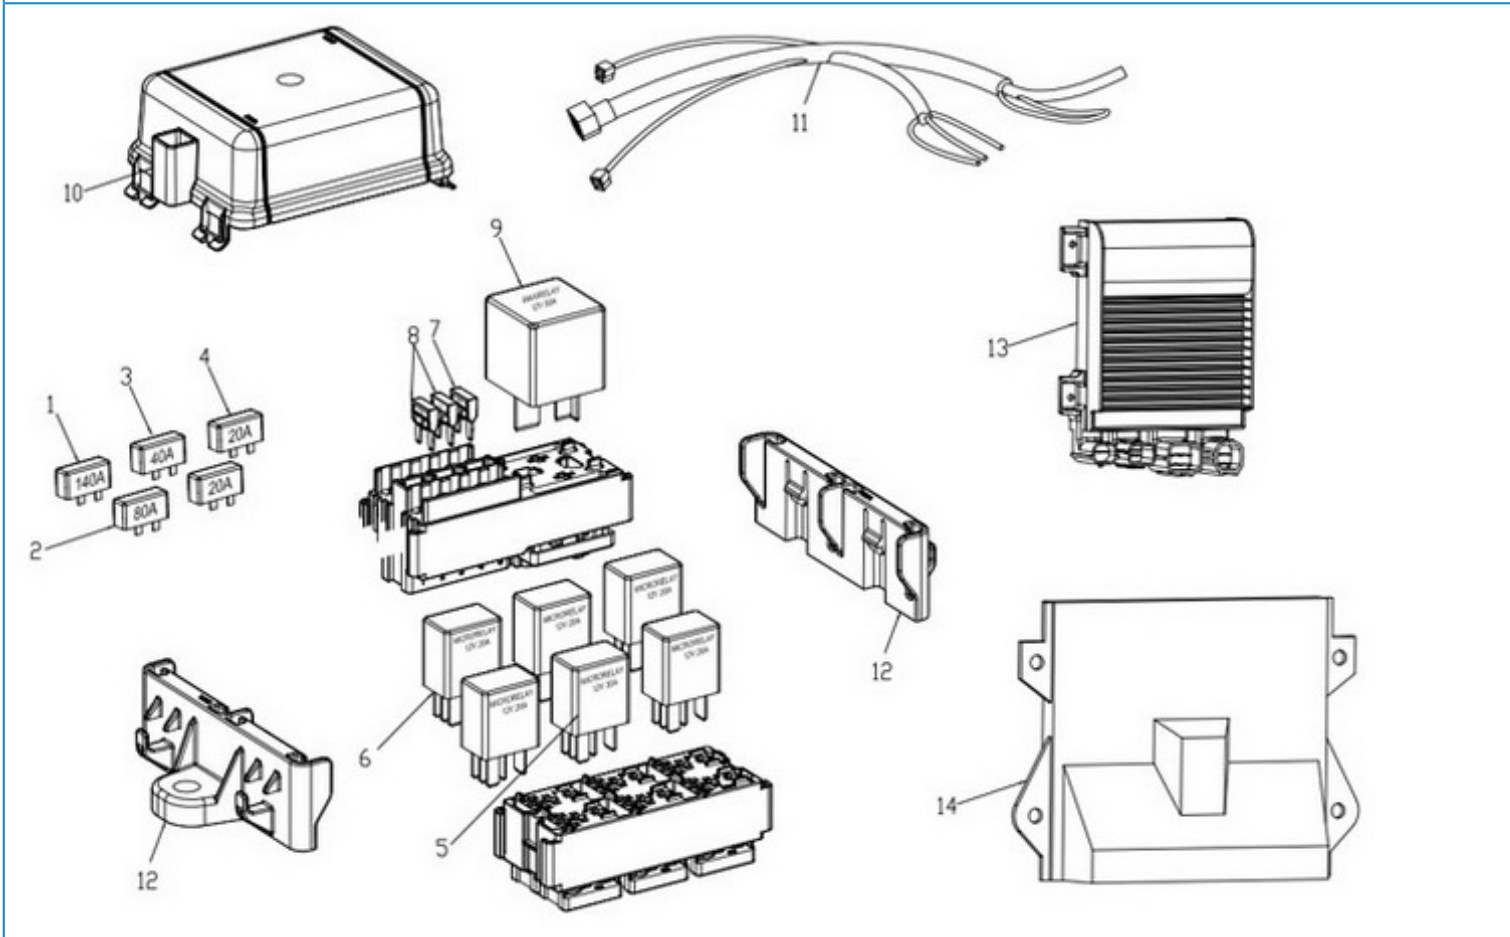

T4.270 T4.230 T4.205 STANDARD ENGINE / ELECTRICAL EQUIPMENTS

Part number	Item	Désignation article	Quantity
970315619	1	FUSE	1
970315620	2	FUSE	1
970315621	3	FUSE	1
970315622	4	FUSE	2
970316234	5	MICRORELAY 12V 30A	1
970316235	6	MICRORELAY 12V 20A	5
970316236	7	MINIVAL FUSE 10A	2
970316237	8	MINIVAL FUSE 7.5A	1
970316239	10	COVER	1
674572	11	CABLAGE MOTEUR	1
970316240	12	SUPPORT	2
970316200	13	DRIVER, INJECTOR	1
970316201	14	HARDWARE, ENG CONTROL COMPUTER	1