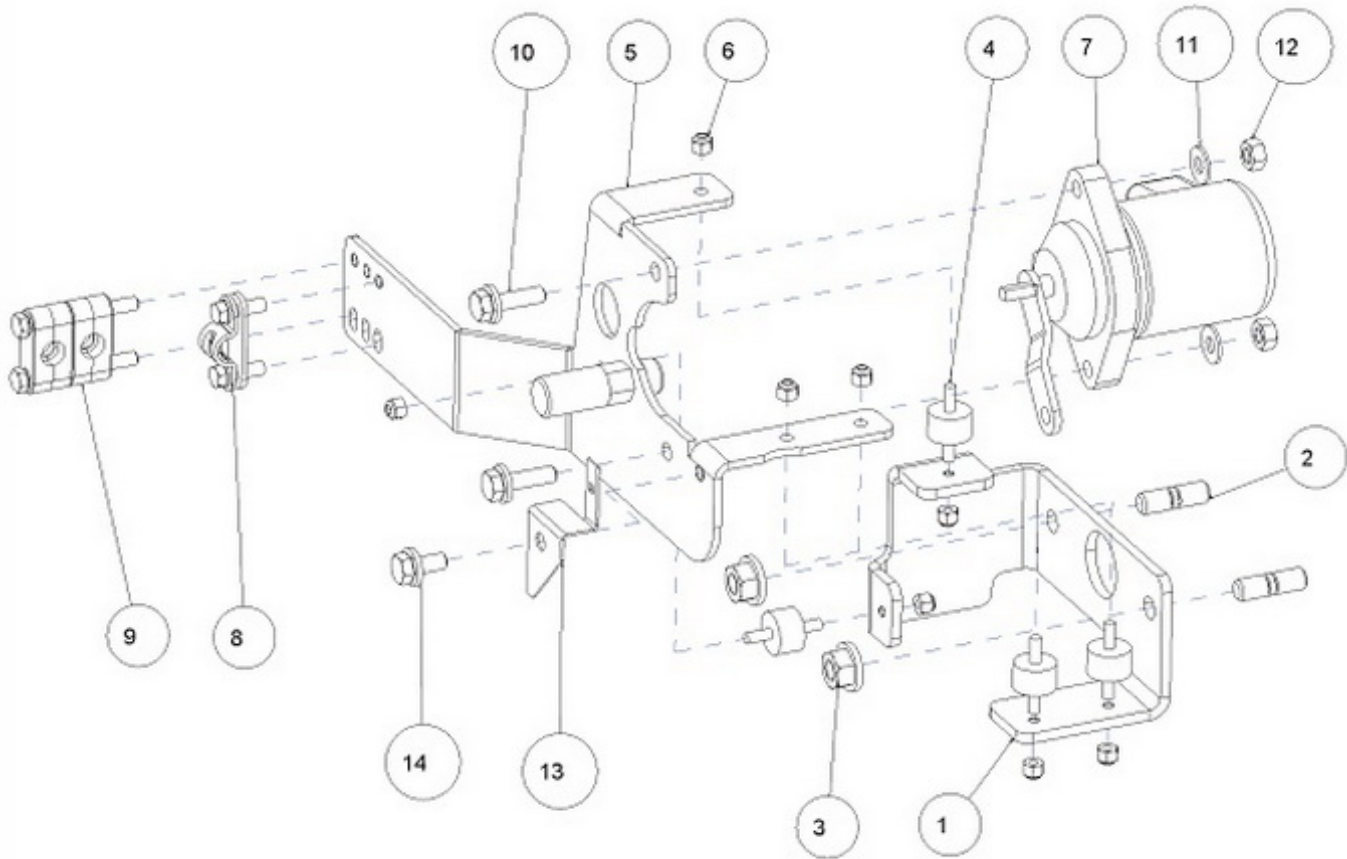

T4.270 T4.230 T4.205 STANDARD ENGINE / ACCELERATOR

Part number	Item	Désignation article	Quantity
95311062	1	SPEED ADJUSTER BRACKET	1
39020301	2	STUD BOLT	2
39460916	3	NUT	2
970312775	4	Insulator M/M, M4	4
95311061	5	SPEED ADJUSTER BRACKET	1
39360919	6	Nut,lock, M4	8
970314079	7	ACCELERATOR	1
970835020	8	CLAMP	1
970311089	9	DOUBLE CONTROL THROTTLE	1
39160659	10	BOLT	2
970635459	11	WASHER,PLAIN D 6	2
970635460	12	NUT,M 6	2
970316072	13	GASKET	1
39160735	14	BOLT	1