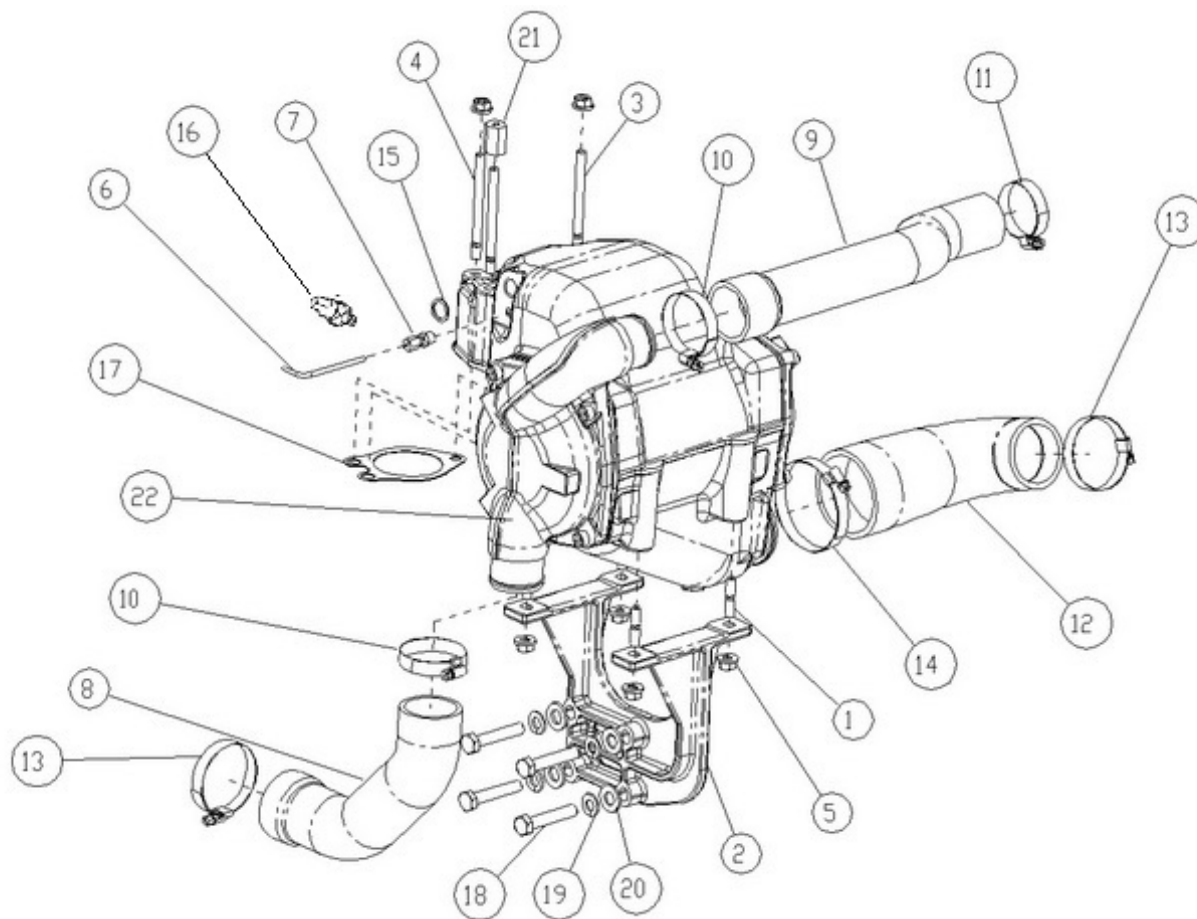

T4.270 T4.230 T4.205 STANDARD ENGINE / AIR COOLER

Part number	Item	Désignation article	Quantity
970300057	1	STUD,M 8X 20	4
95200290	2	INTERCOOLER BRACKET	1
39020337	3	STUD	1
39020329	4	STUD BOLT	2
39460916	5	NUT	6
51306122	6	PIPE	1
970312881	7	Nipple for pipe OD 4mm	1
48328259	8	HOSE	1
48328260	9	HOSE	1
970634621	10	CLAMP,HOSE	2
970604533	11	CLAMP,HOSE 32-44	1
970300071	13	CLAMP,HOSE 50-65	2
970634620	14	CLAMP,HOSE 60-80	1
39160405	18	BOLT	4
970119136	19	WASHER,SPRING D10	4
970119135	20	WASHER,PLAIN D10	4
43320300	21	Nut, long, M8-M6	1
48300465	22	AIR COOLER M1KD-240	1