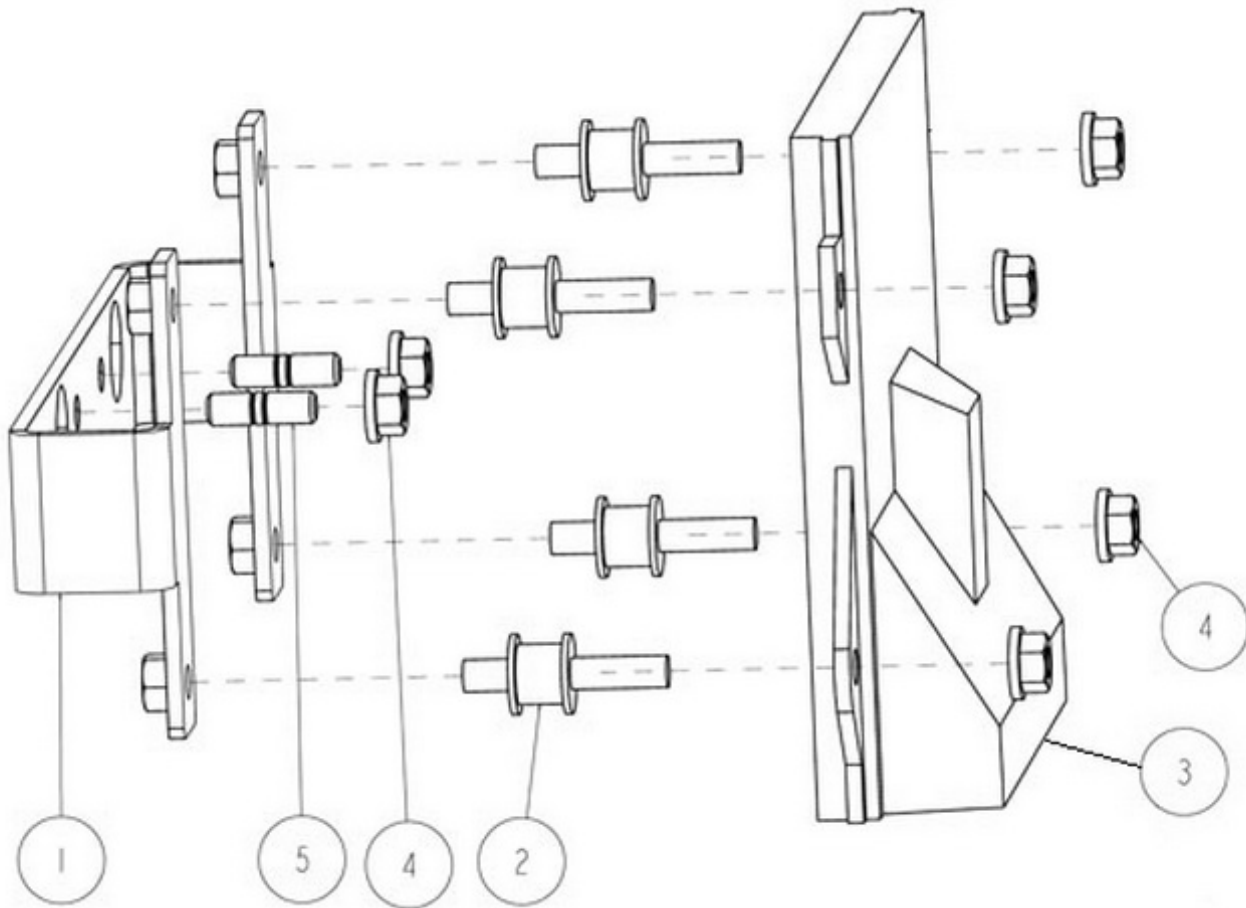

T4.270 T4.230 T4.205 STANDARD ENGINE / ECU ASSEMBLY - BREAKERS

Part number	Item	Désignation article	Quantity
95311046	1	SUPPORT ECU	1
970314075	2	MONT, RUBBER	4
970316201	3	HARDWARE, ENG CONTROL COMPUTER	1
39460916	4	NUT	6
39020301	5	STUD BOLT	2