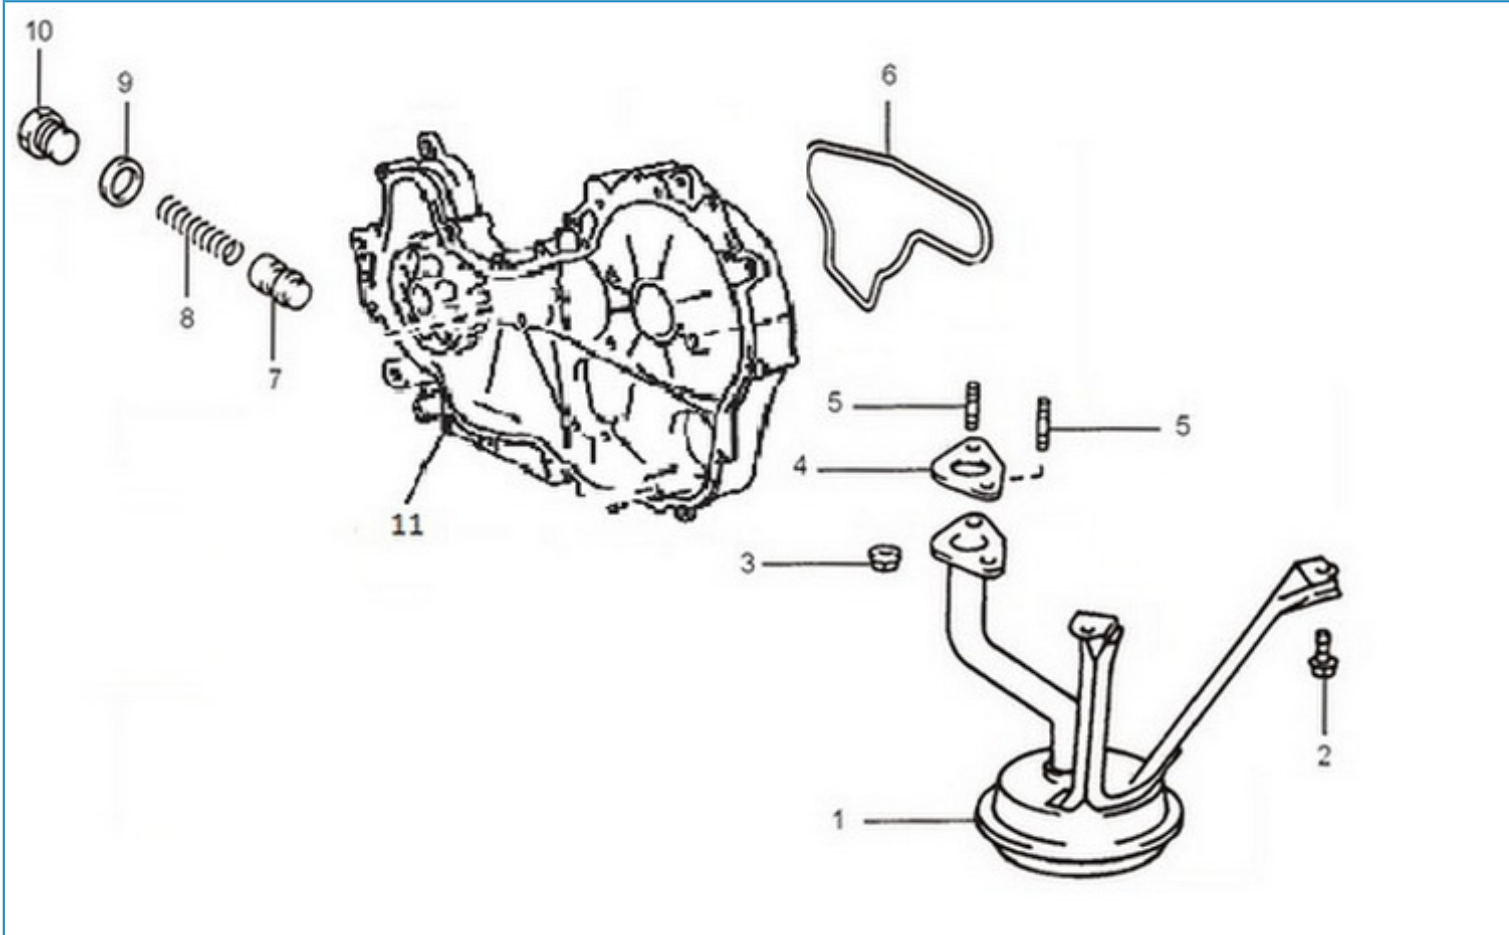

Filtre(s) :

- type: T4.270 T4.230 T4.205 STANDARD ENGINE

**T4.270 T4.230 T4.205 STANDARD ENGINE / ENGINE BLOCK**

Part number	Item	Désignation article	Quantity
970312033	1	CAP,FREEZE	1
970312034	2	PLUG	3
970312035	3	CAP, SEALING	2
970312036	4	CAP, SEALING	3
970312037	5	CAP, SEALING	1
970312038	6	CAP,FREEZE	2
970312097	7	PIN, STRAIGHT	2
970312040	8	PIN, STRAIGHT	2
970312120	9	PIN,STRAIGHT	2
970312042	10	PIN, RING	2
970312043	11	BOLT	10
970312044	12	STUD	1
970312045	14	OIL DUCT, CYLINDER BLOCK	1
970312046	15	STUD	3
970312044	16	STUD	1
970316107	18	PLUG, STRAIGHT	1

T4.270 T4.230 T4.205 STANDARD ENGINE / OIL SUMP - OIL PUMP

Part number	Item	Désignation article	Quantity
970313956	1	PAN SUB-ASSY, OIL	1
970312060	2	STUD	2
970312061	3	NUT	2
970312062	4	BOLT, W/WASHER	22
970312063	5	PLUG, W/HEAD STRAIGHT SCREW	1
970312064	6	GASKET	1
970312101	8	O-RING GEAR CASE	1
970316120	10	NOZZLE SUB-ASSY, OIL	4
970312069	11	VALVE SUB ASSY, OIL CHECK	4
970314145	13	BOLT,W/WASHER	4
970316122	14	SPACER	2
970316123	15	BOLT, FLANGE	1

T4.270 T4.230 T4.205 STANDARD ENGINE / CYLINDER HEAD COVER

Part number	Item	Désignation article	Quantity
970316124	1	COVER ASSY, CYLINDER HEAD	1
970316125	2	GASKET, CYLINDER HEAD COVER	1
970316126	3	BOLT, FRANGE	10
970316127	4	NUT	2
970312005	5	PLUG	1
970312006	6	GASKET	1
970316128	7	GASKET, NOZZLE HOLDER	4

T4.270 T4.230 T4.205 STANDARD ENGINE / OIL PUMP

Part number	Item	Désignation article	Quantity
970312196	1	STRAINER SUB-ASSY,OIL	1
970312062	2	BOLT, W/WASHER	2
970312061	3	NUT	2
970312199	4	GASKET,OILSTRAINER FLANGE	1
970312060	5	STUD	2
970312201	6	GASKET,OIL PUMP	1
970312202	7	VALVE,OIL PUMP RELIEF	1
970312203	8	SPRING,OILPUMP RELIEF VALVE	1
970312204	9	GASKET,OIL PUMP RELIEF VALVE	1
970312205	10	PLUG,OIL PUMP RELIEF VALVE	1
970316129	11	CASE ASSY, TIMING GEAR	1