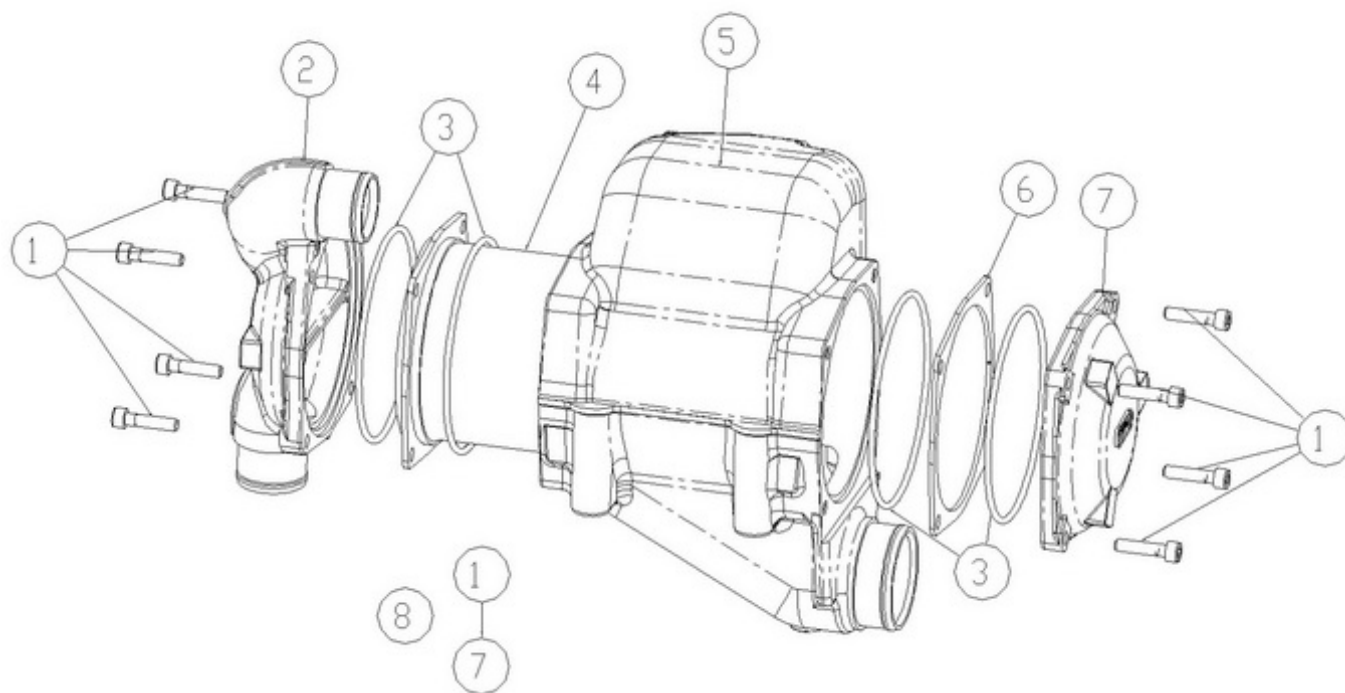

T4.270 T4.230 T4.205 STANDARD ENGINE / AIR COOLER - DETAILS

Part number	Item	Désignation article	Quantity
970635916	1	BOLT,SOCK M 8X 35	8
970316221	2	COVER	1
970312781	3	O RING	4
970316222	4	TUBE STACK	1
970316223	5	HOUSING,HEATEXCHANGER	1
970312800	6	SPACER	1
970316224	7	COVER	1
48300465	8	AIR COOLER M1KD-240	1