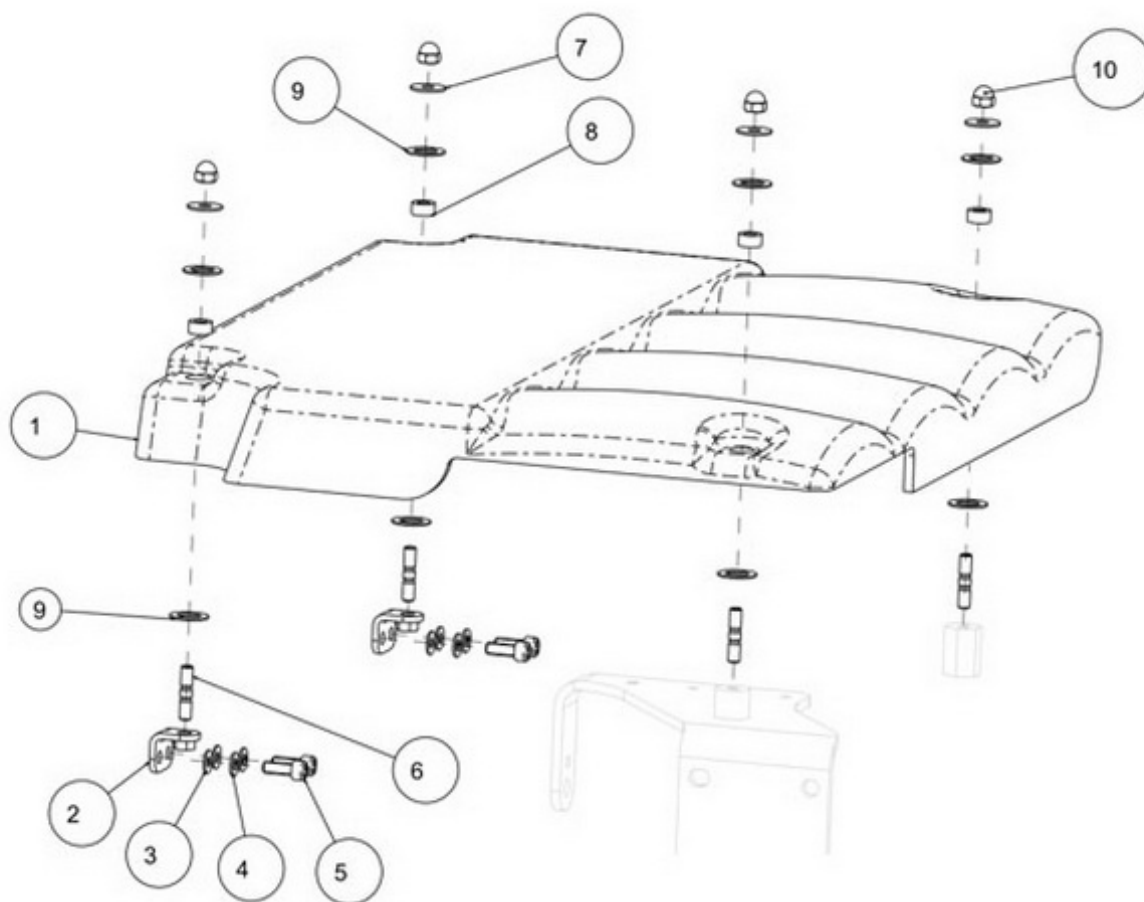

T4.270 T4.230 T4.205 STANDARD ENGINE / PROTECTION

Part number	Item	Désignation article	Quantity
95800026	1	PROTECTION FLANGE	1
95310701	2	BRACKET	2
970635459	3	WASHER,PLAIN D 6	4
970119149	4	WASHER, SPRING D 6	4
970164026	5	BOLT,SOCK M 6X 16	4
970634573	6	STUD,M 6X 16	4
925103852	7	WASHER	4
43320303	8	SPACER	4
970301113	9	GASKET	8
970316074	10	ECROU M6 BORGNE INOX A4	4