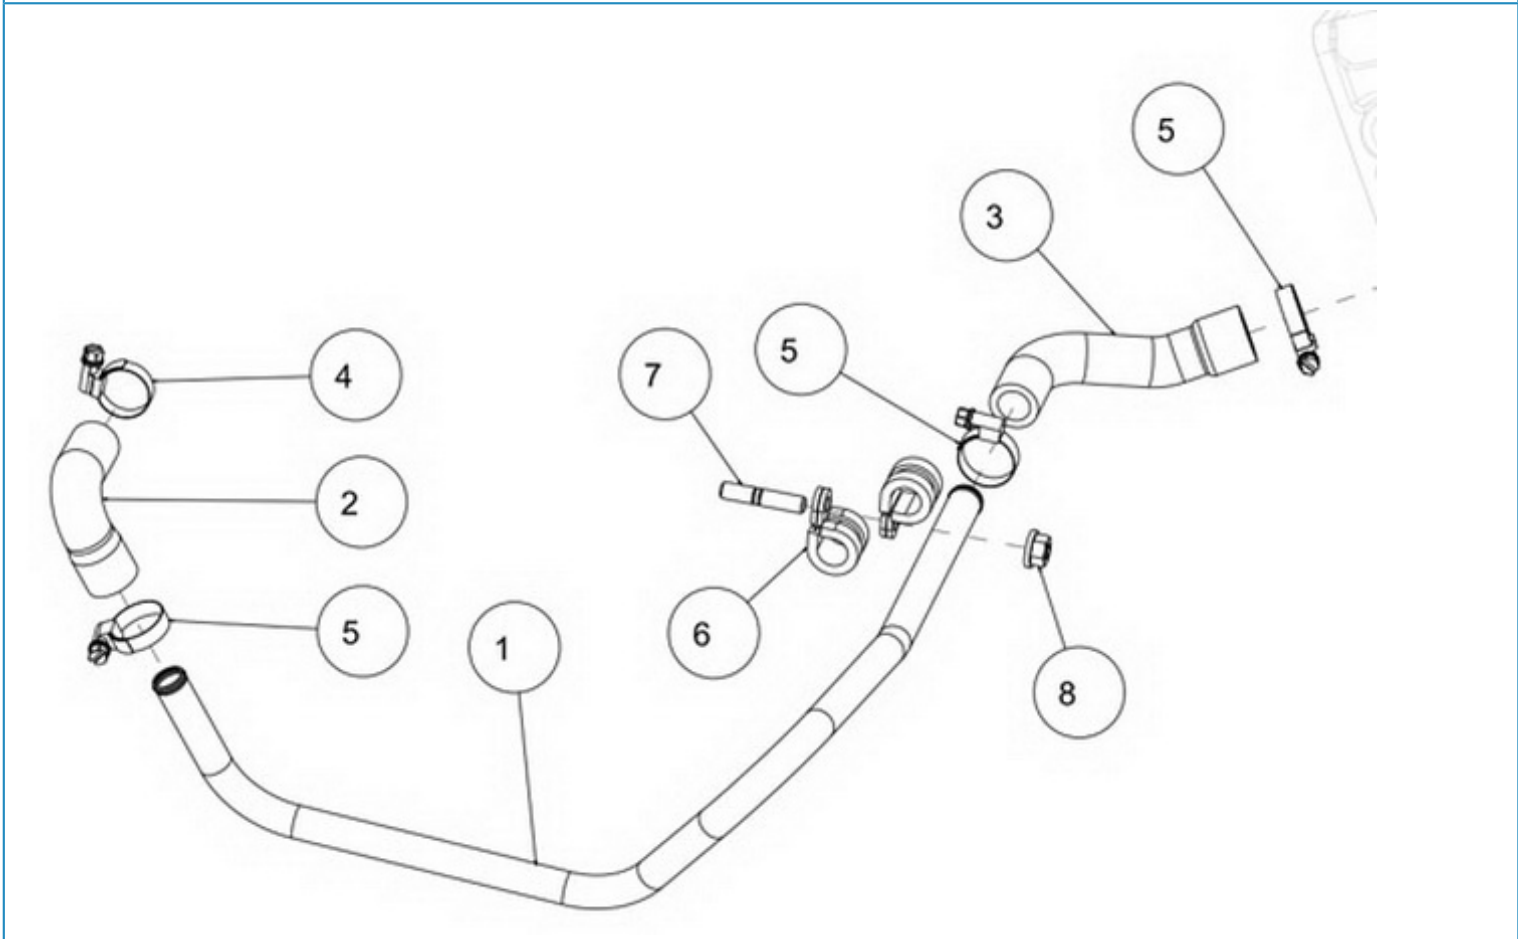

T4.270 T4.230 T4.205 STANDARD ENGINE / TURBO, COOLING

Part number	Item	Désignation article	Quantity
51306121	1	Pipe,Turbo Water	1
48328123	2	HoseTurbo Water,No.1	1
48328263	3	HOSE	1
970301604	4	CLAMP,HOSE 15-24	1
970604526	5	CLAMP,HOSE 22-32	3
48100894	6	CLAMP	2
970300080	7	STUD,M 8X 25	1
39460916	8	NUT	1