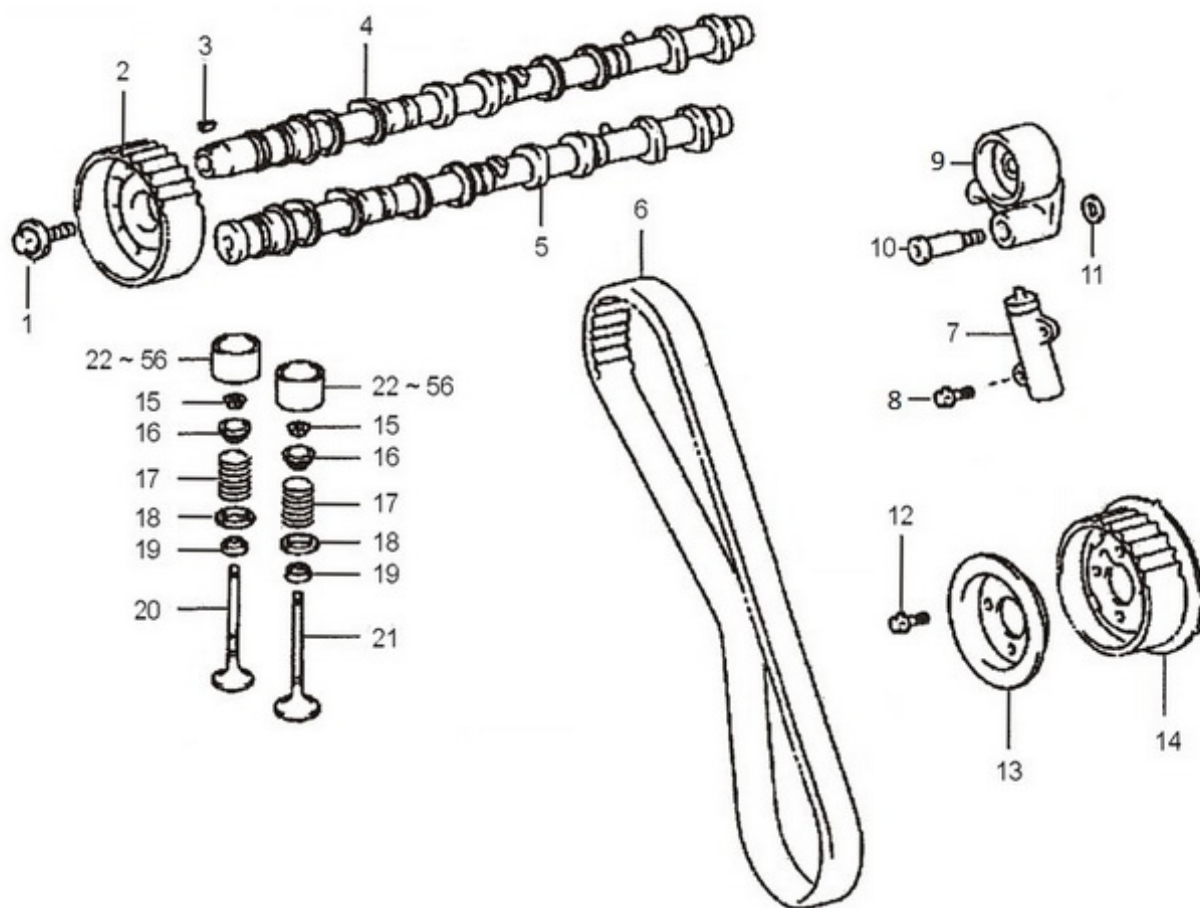

T4.270 T4.230 T4.205 STANDARD ENGINE / CAMSHAFT

Part number	Item	Désignation article	Quantity
970312157	1	BOLT,WASHER	1
970312638	2	PULLEY,CAMSHAFT TIMING	1
970312159	3	KEY,WOOD RUFF	1
970316136	4	CAMSHAFT SUB-ASSY, NO.1	1
970316137	5	CAMSHAFT SUB-ASSY, NO.2	1
970313985	6	BELT, TIMING	1
970312162	7	TIGHTNER	1
970314137	8	BOLT, FLANGE	2
970312164	9	IDLER SUB ASSY, TIMING BELT	1
970312165	10	SHAFT, TIMING BELT IDLER	1
970312166	11	WASHER	1
970312640	12	BOLT,WASHER BASED HEAD HEXAGON	4
970313986	13	FLANGE, CAMSHAFT TIMING PULLEY, No.2	1
970313984	14	PULLEY, PUMP DRIVE SHAFT	1
970314122	15	LOCK, VALVE SPRING RETAINER	32
970313990	16	RETAINER, VALVE SPRING	16
970314118	17	SPRING, COMPRESSION (FOR INNER	16
970314100	18	WASHER, PLATE (FOR VALVE SPRING SEAT)	16
970314121	19	SEAL, VALVE STEM OIL (FOR VALVE STEM OIL)	16
970313989	20	VALVE, EXHAUST	8
970313988	21	VALVE, INTAKE	8
970313991	22	LIFTER, VALVE (T=5.06)	1
970313992	23	LIFTER, VALVE (T=5.08)	1