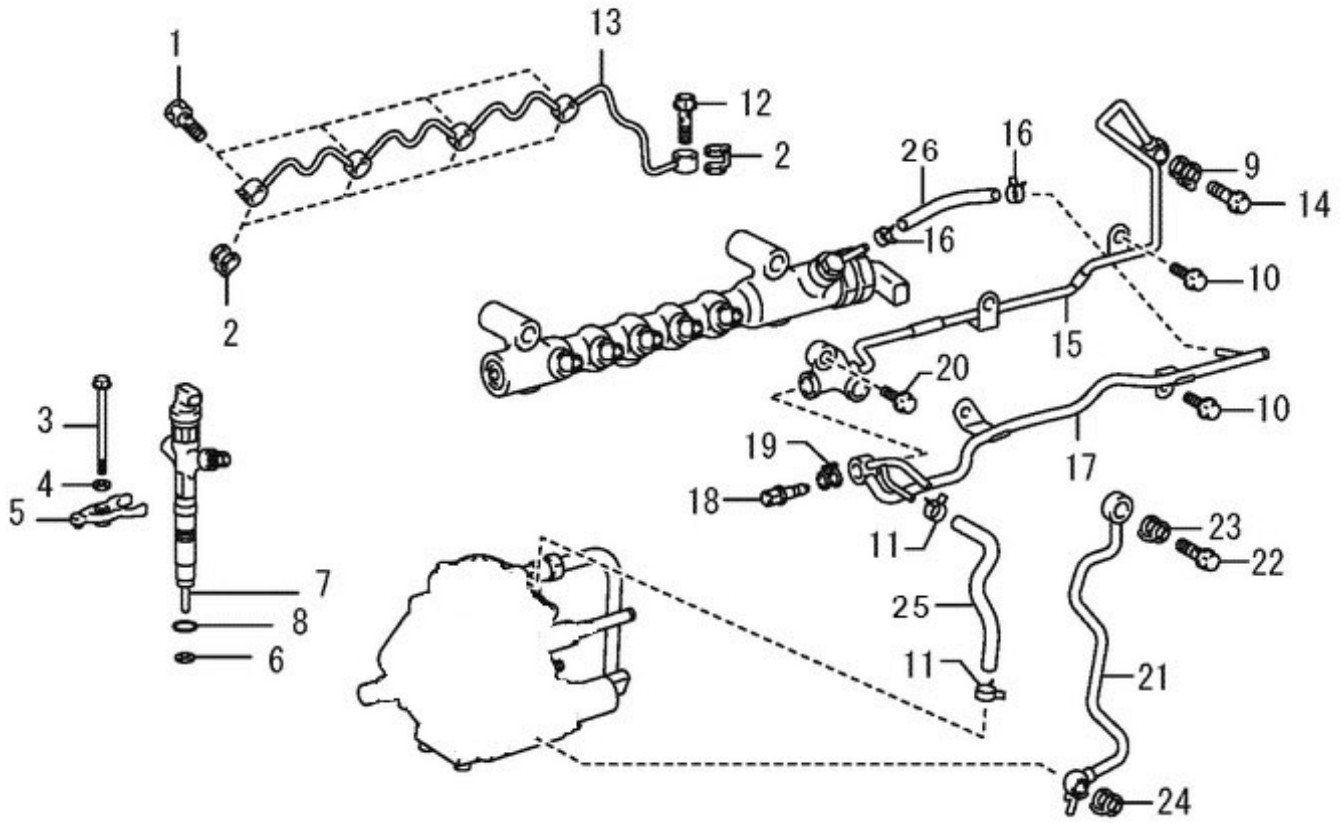

T4.270 T4.230 T4.205 STANDARD ENGINE / INJECTION NOZZLES AND PIPES

Part number	Item	Désignation article	Quantity
970314056	1	SCREW, INJECTOR HOLLOW	4
970314117	2	GASKET	5
970314090	3	BOLT, FLANGE	4
970312700	4	WASHER	4
970316181	5	CLAMP, NOZZLE HOLDER	4
970313940	6	SEAT, INJECTION NOZZLE	4
970316183	7	INJECTOR ASSY	4
970314153	8	RING, O	4
970314111	9	GASKET	1
970314138	10	BOLT, FLANGE	4
970439306	11	CLAMP	2
970314108	12	BOLT, UNION	1
970314066	13	PIPE ASSY, NOZZLE LEAKAGE,No.1	1
970314109	14	BOLT, UNION	1
970316184	15	PIPE ASSY, NOZZLE LEAKAGE,NO.2	1
970310171	16	CLAMP	2
970316185	17	PIPE ASSY, NOZZLE LEAKAGE,NO.3	1
970316186	18	VALVE, FUEL CHECK	1
970316187	19	GASKET	1
970316188	20	BOLT, FLANGE	1
970316189	21	PIPE, FUEL, NO.2	1
970316190	22	VALVE, FUEL CHECK, NO.2	1
970316191	23	GASKET	1
970316192	24	GASKET	1
32806170	25	HOSE	1
32805120	26	HOSE	1