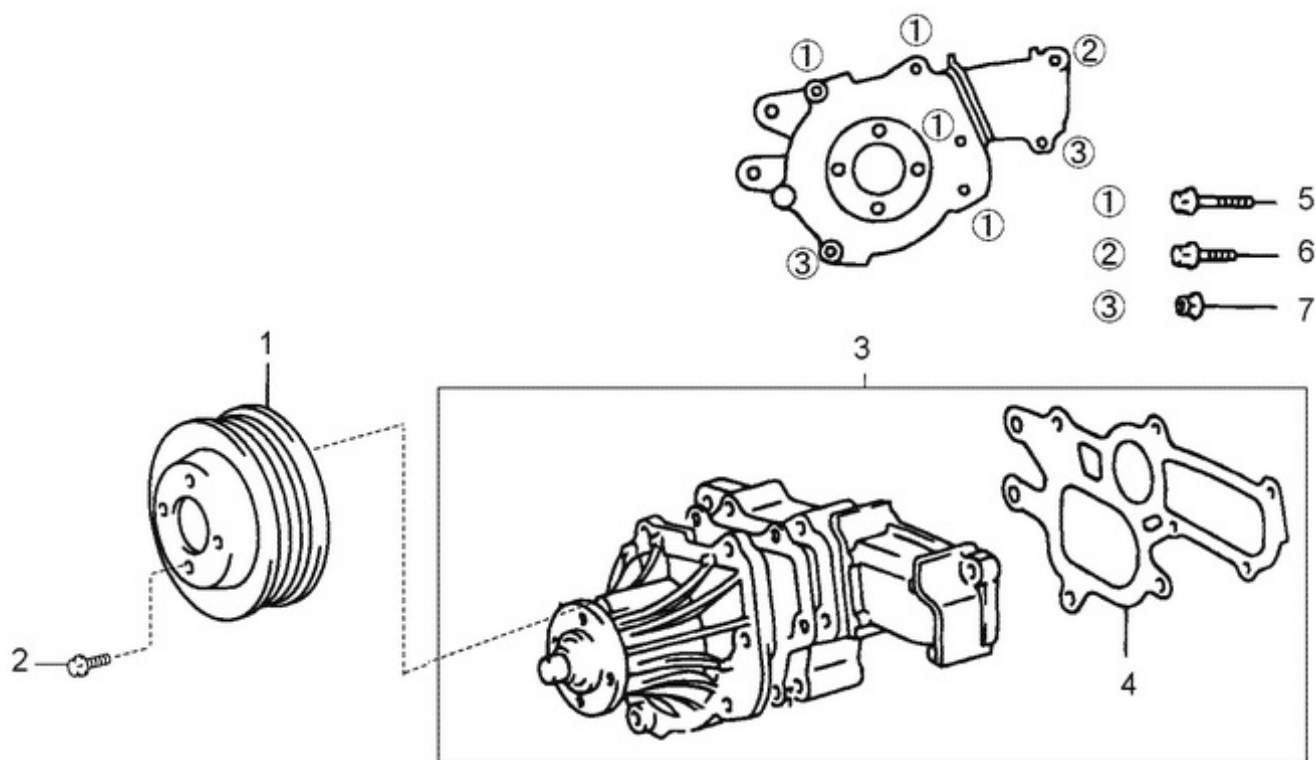

T4.270 T4.230 T4.205 STANDARD ENGINE / FRESH WATER PUMP

Part number	Item	Désignation article	Quantity
970314036	1	PULLEY, FAN	1
970316205	2	BOLT, FLANGE W/WASHER	4
970316206	3	PUMP ASSY, WATER	1
970312228	4	GASKET,WATER PUMP,NO.1	1
970312231	5	BOLT,W/WASHER	4
970312210	6	BOLT,W/WASHER	1
970312061	7	NUT	2