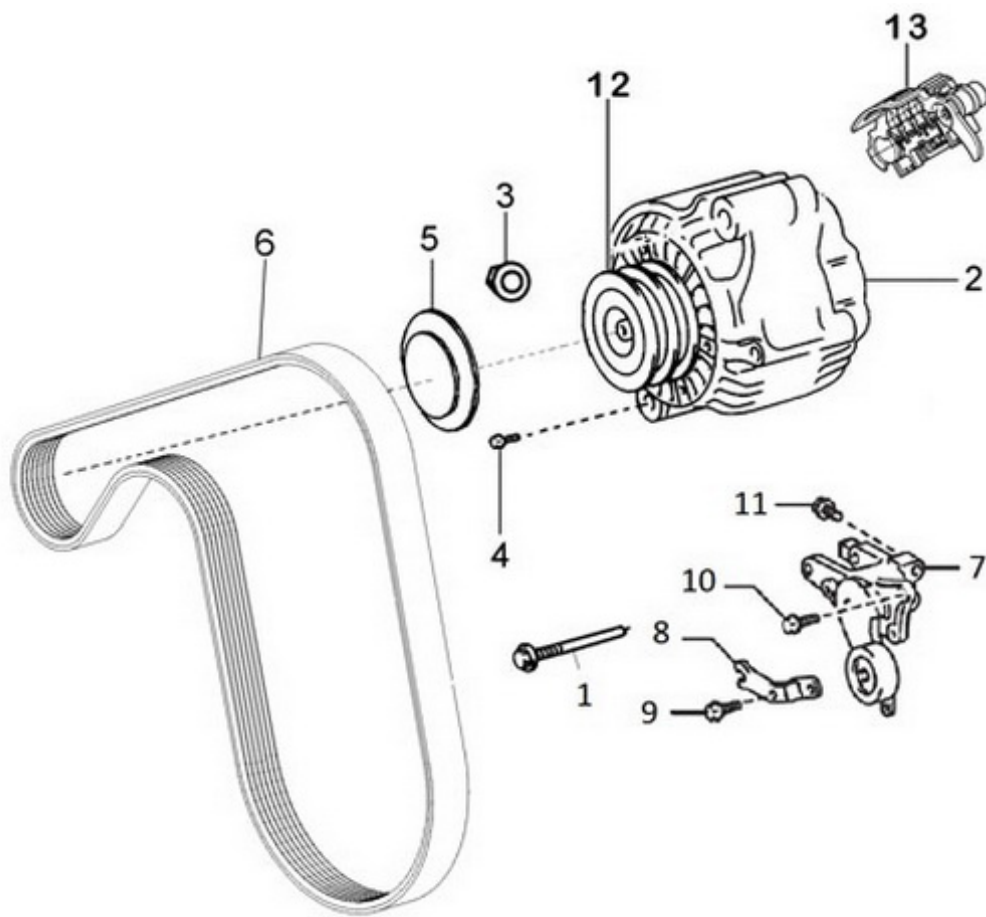

T4.270 T4.230 T4.205 STANDARD ENGINE / ALTERNATOR

Part number	Item	Désignation article	Quantity
970312336	1	BOLT	1
970314150	3	NUT, FLANGE	1
970314142	4	BOLT,FLANGE	1
970314074	5	CAP, ALTERNATOR PULLEY	1
970313801	6	BELT, ALTERNATOR	1
970314038	7	TENSIONER ASSY,V-RIBBED BELT	1
970313960	8	BRACKET,ALTERNATOR	1
970314142	9	BOLT,FLANGE	2
970314140	10	BOLT,FLANGE	2
970314139	11	BOLT, FLANGE	2
970316231	12	PULLEY, ALTERNATOR W/CLUTCH	1