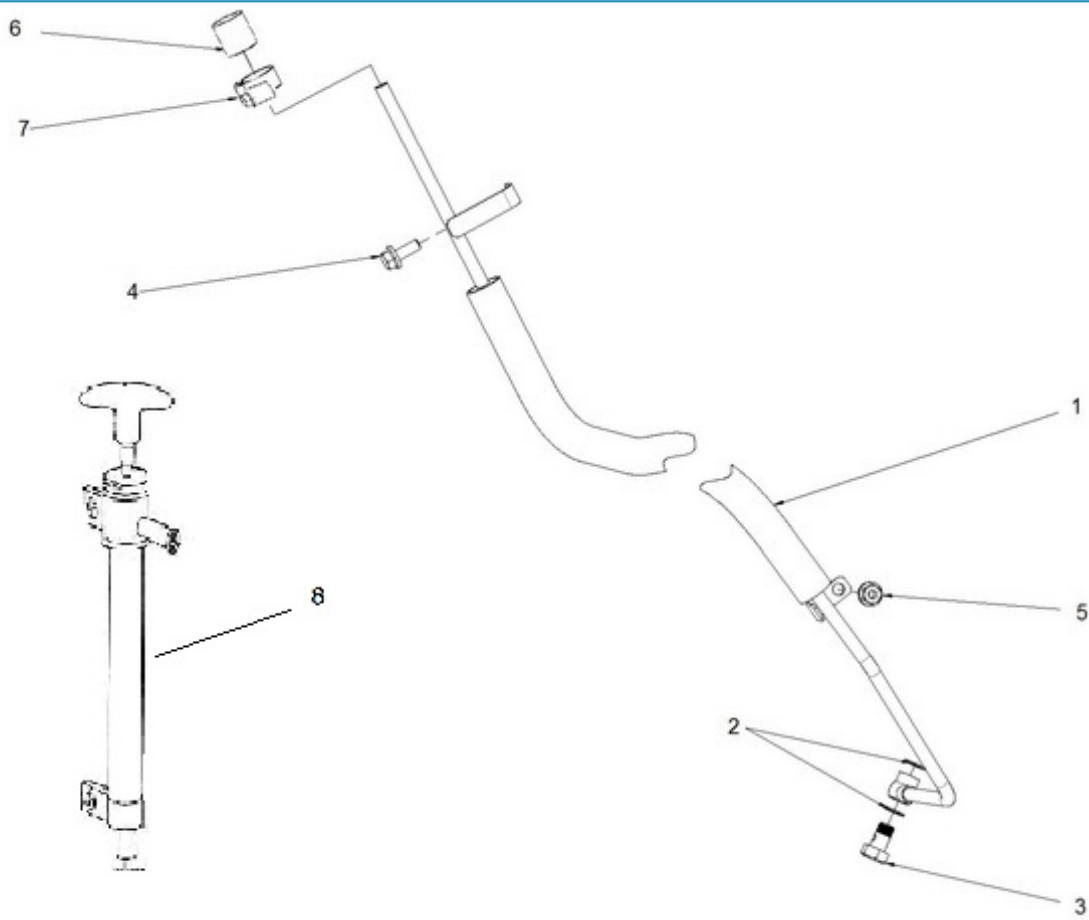

T4.270 T4.230 T4.205 STANDARD ENGINE / OIL DRAIN PUMP

Part number	Item	Désignation article	Quantity
51310005	1	Oil Drain Hose	1
970300325	2	RING,SEAL D12	2
970312248	3	BOLT, UNION	1
39160662	4	BOLT	1
39460916	5	NUT	1
970310164	6	Cap	1
970439306	7	CLAMP	1
970439302	8	PUMP,OIL EXTRACTION	1