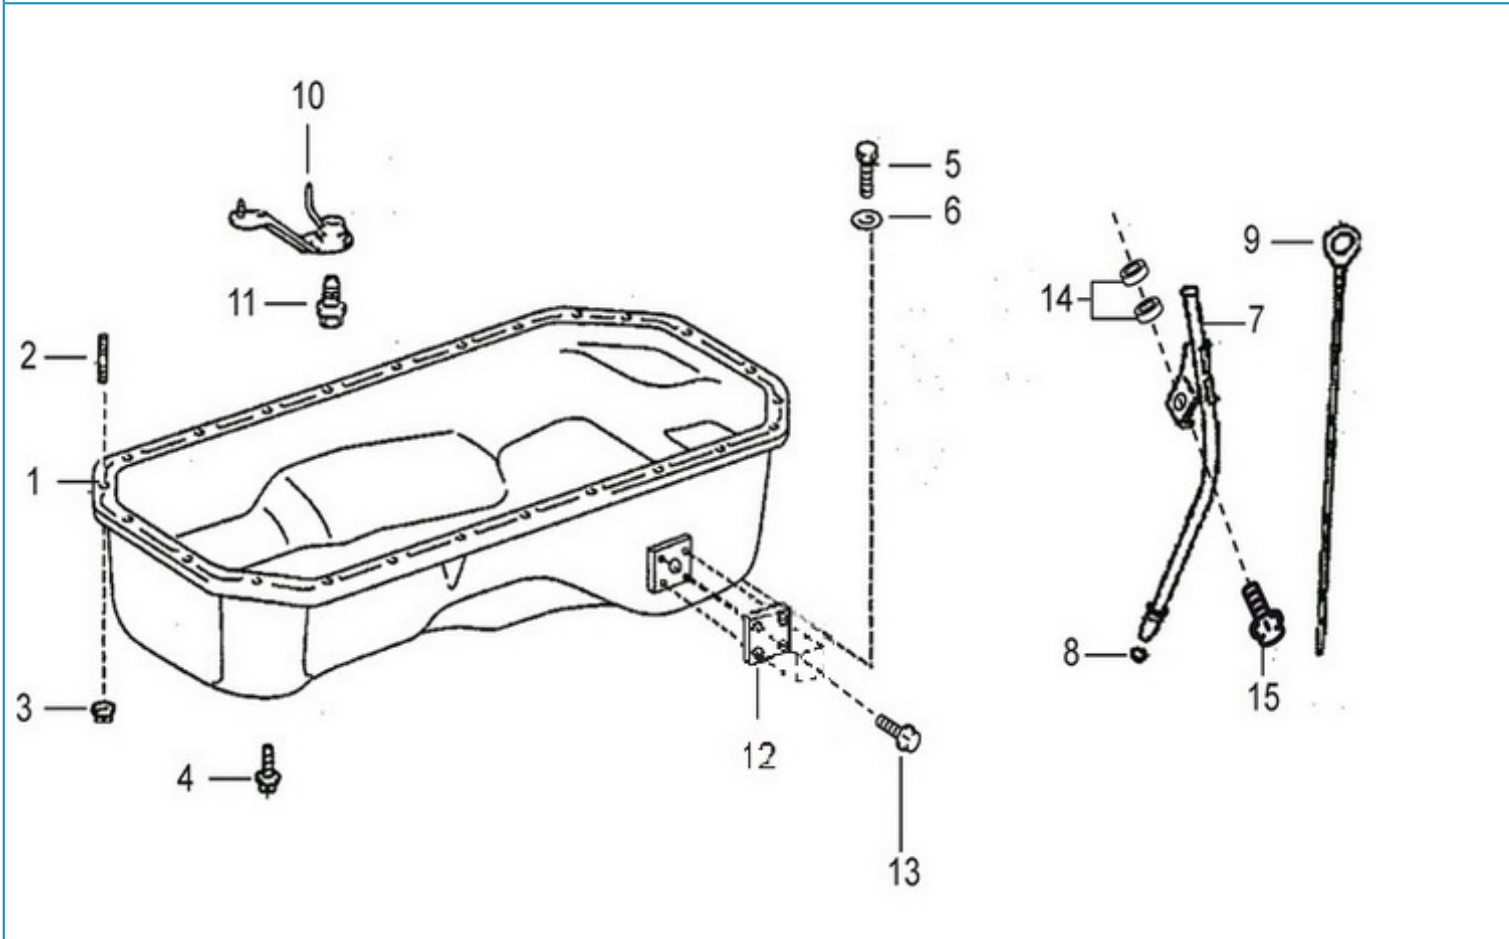

T4.270 T4.230 T4.205 STANDARD ENGINE / OIL SUMP - OIL PUMP

Part number	Item	Désignation article	Quantity
970313956	1	PAN SUB-ASSY, OIL	1
970312060	2	STUD	2
970312061	3	NUT	2
970312062	4	BOLT, W/WASHER	22
970312063	5	PLUG, W/HEAD STRAIGHT SCREW	1
970312064	6	GASKET	1
970312101	8	O-RING GEAR CASE	1
970316120	10	NOZZLE SUB-ASSY, OIL	4
970312069	11	VALVE SUB ASSY, OIL CHECK	4
970314145	13	BOLT,W/WASHER	4
970316122	14	SPACER	2
970316123	15	BOLT, FLANGE	1