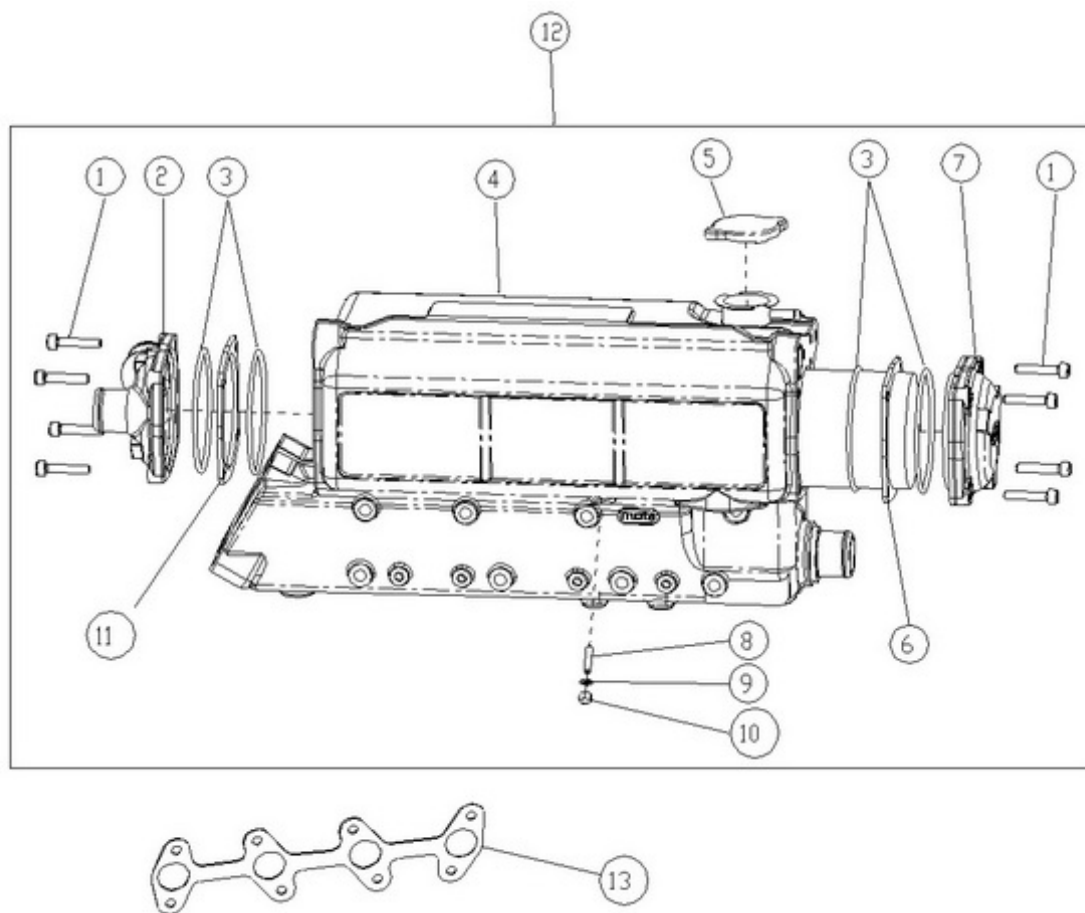

T4.270 T4.230 T4.205 STANDARD ENGINE / HEAT EXCHANGER - DETAILS

Part number	Item	Désignation article	Quantity
970635916	1	BOLT,SOCK M 8X 35	8
48418167	3	O RING	4
970316214	4	HOUSING,HEATEXCHANGER	1
970314988	5	HEAT EXCHANGER CAP 0.95B	1
970312451	6	TUBE STACK	1
970312450	7	COVER	1
970312802	8	BOLT M6x25	1
970312803	9	BUSH	1
970312804	10	NUT	1
970312453	11	SPACER	1
48300466A	12	ECHANGEUR EAU/EAU	0
970312253	13	GASKET EXHAUST MANIFOLD	1