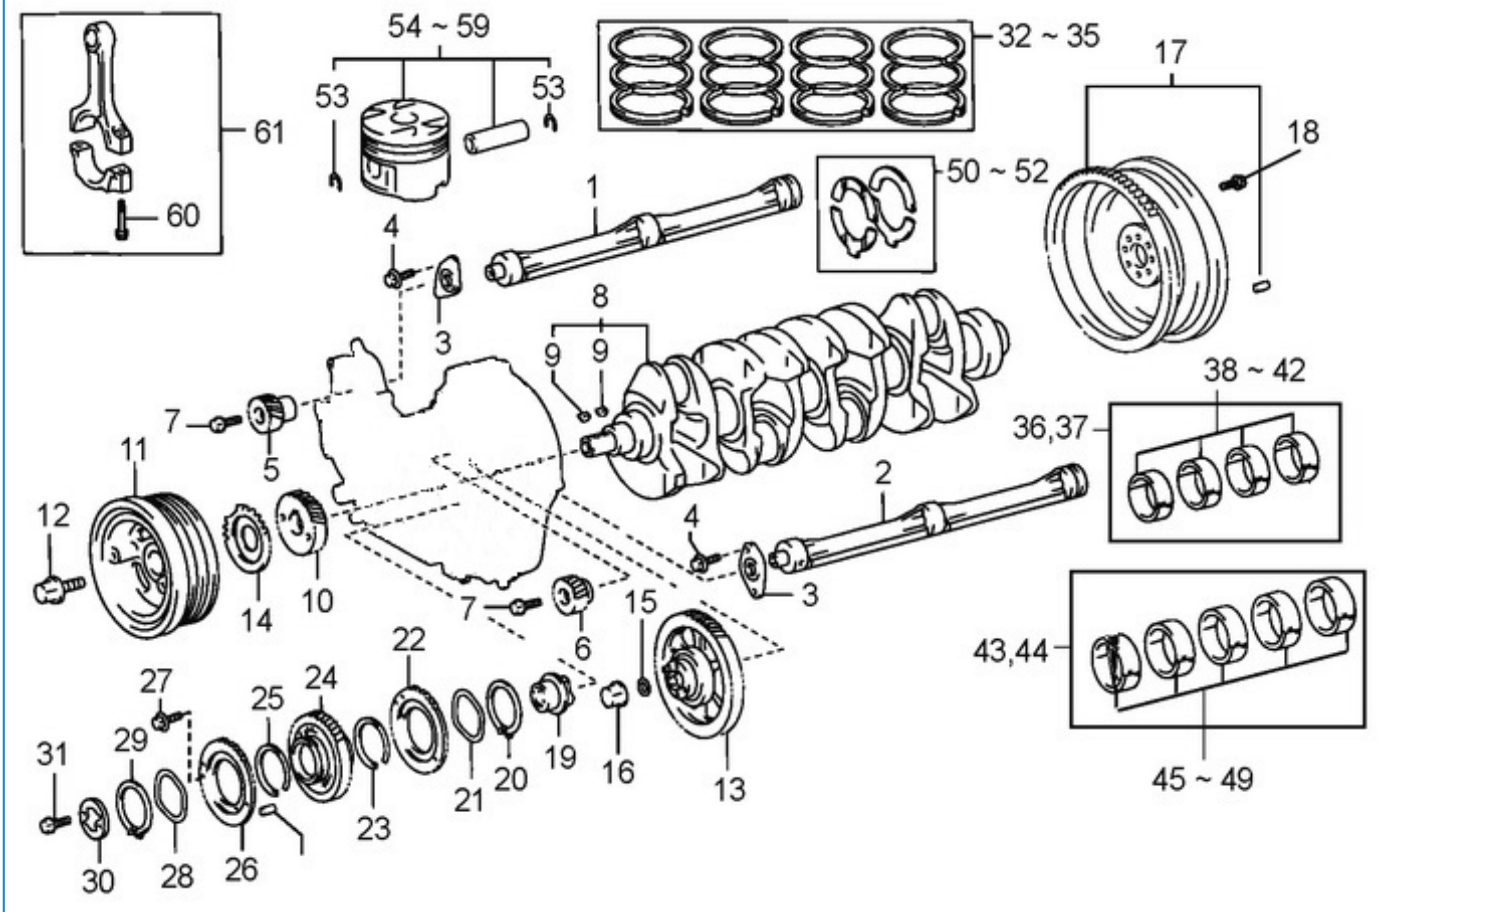

T4.270 T4.230 T4.205 STANDARD ENGINE / CRANKSHAFT-PISTONS

Part number	Item	Désignation article	Quantity
970312103	1	ASSY SHAFT, BALANCER N	1
970312104	2	ASSY SHAFT, BALANCER N	1
970312105	3	WASHER, BALANCER SHAFT THRUST	2
970314135	4	BOLT, FLANGE	4
970312107	5	GEAR BALANCER SHAFT DRIVEN, N	1
970312108	6	GEAR BALANCER SHAFT DRIVEN, N	1
970314134	7	BOLT, FLANGE	1
970316138	8	CRANKSHAFT SUB-ASSY	1
970312111	9	KEY	2
970312112	10	GEAR CRANKSHAFT TIMING	1
970312114	12	BOLT, W/WASHER	1
970313987	13	GEAR SUB-ASSY, SUPPLY PUMP DRIVE	1
970314048	14	PLATE, CRANK ANGLE SENSOR	1
970312117	15	O RING	1
970312118	16	NUT,CAP	1
970316140	17	FLYWHEEL SUB-ASSY	1
970316141	18	BOLT, WASHER BASED HEAD HEXAGO	8
970312156	19	SHAFT,IDLE GEAR	1
970312149	20	RING	1
970312151	21	WASHER,WAVE	1
970312155	23	SPRING,IDLE GEAR	1
970313983	24	GEAR SUB-ASSY, IDLE	1
970312155	25	SPRING,IDLE GEAR	1