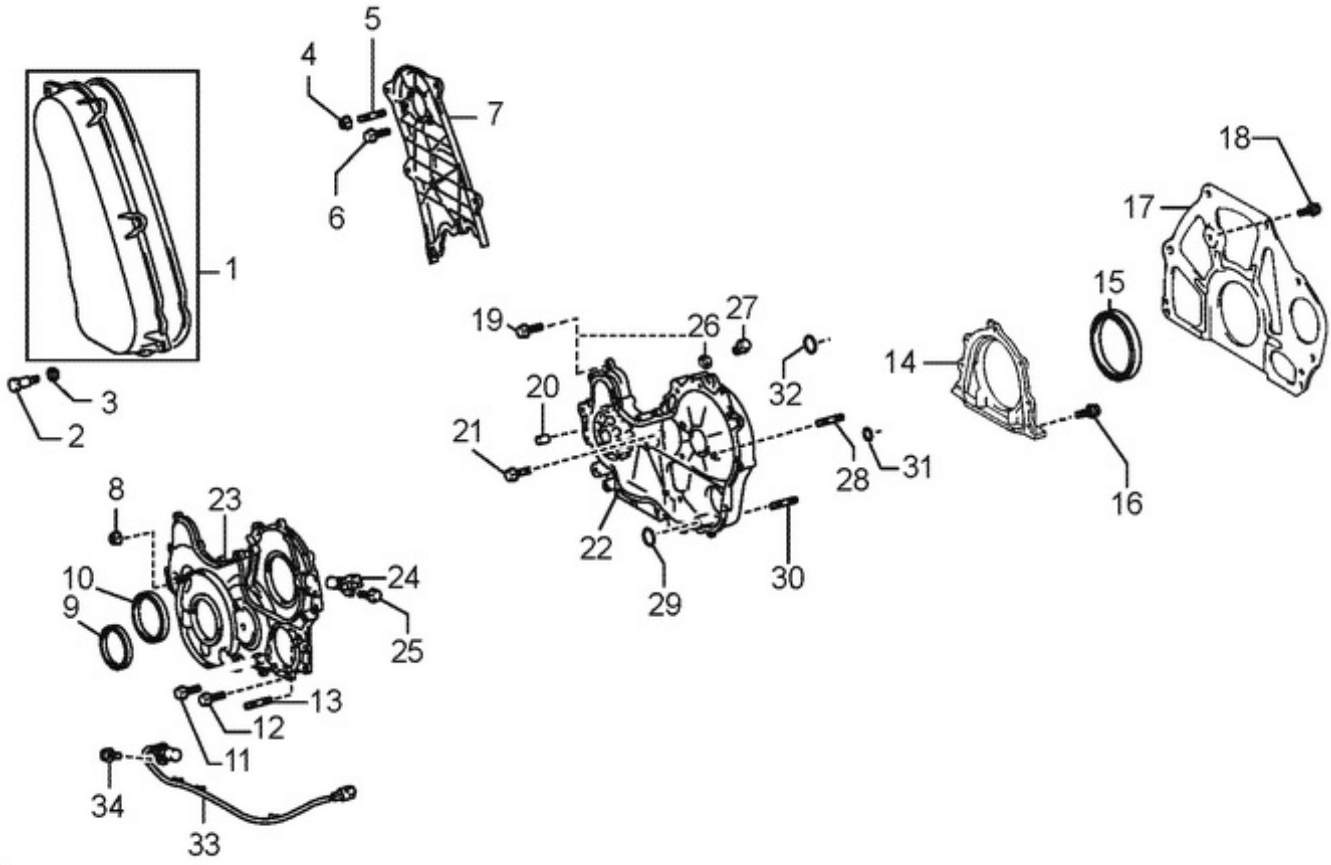

T4.270 T4.230 T4.205 STANDARD ENGINE / CYLINDER HEAD COVER

Part number	Item	Désignation article	Quantity
970316124	1	COVER ASSY, CYLINDER HEAD	1
970316125	2	GASKET, CYLINDER HEAD COVER	1
970316126	3	BOLT, FRANGE	10
970316127	4	NUT	2
970312005	5	PLUG	1
970312006	6	GASKET	1
970316128	7	GASKET, NOZZLE HOLDER	4

T4.270 T4.230 T4.205 STANDARD ENGINE / OIL PUMP

Part number	Item	Désignation article	Quantity
970312196	1	STRAINER SUB-ASSY,OIL	1
970312062	2	BOLT, W/WASHER	2
970312061	3	NUT	2
970312199	4	GASKET,OILSTRAINER FLANGE	1
970312060	5	STUD	2
970312201	6	GASKET,OIL PUMP	1
970312202	7	VALVE,OIL PUMP RELIEF	1
970312203	8	SPRING,OILPUMP RELIEF VALVE	1
970312204	9	GASKET,OIL PUMP RELIEF VALVE	1
970312205	10	PLUG,OIL PUMP RELIEF VALVE	1
970316129	11	CASE ASSY, TIMING GEAR	1

T4.270 T4.230 T4.205 STANDARD ENGINE / TIMING GEAR CASE

Part number	Item	Désignation article	Quantity
970316109	1	COVER, TIMING BELT	1
970314091	2	BOLT	6
970312573	3	WASHER,SEAL	6
970316110	4	NUT, FLANGE	1
970314148	5	BOLT, STUD	1
970312080	6	BOLT, WASHER BASED HEAD HEXAGO	4
970313945	7	COVER, TIMING BELT No.2	1
970312061	8	NUT	2
970312082	9	GASKET	1
970314102	10	SEAL,TYPE T OIL (FOR TIMING CHAIN OR BELT COVER)	1
970312084	11	BOLT	4
970312251	12	BOLT	10
970316111	13	BOLT, STUD	2
970312087	14	RETAINER, OIL SEAL	1
970316112	15	SEAL, TYPE T OIL	1
970312251	16	BOLT	5
970313947	17	PLATE, REAR END	1
970316113	18	BOLT, FLANGE	1
970312210	19	BOLT,W/WASHER	8
970312097	20	PIN, STRAIGHT	1
970312092	21	BOLT, UNION	1
970316114	22	CASE ASSY,TIMING GEAR,OIL PUMP	1
970313944	23	COVER, TIMING GEAR	1
970316117	24	SENSOR, CRANK POSITION	1
970314136	25	BOLT, FLANGE	1
970314026	26	GASKET, OIL PUMP RELIEF VALVE	1
970314106	27	PLUG, W/HEAD STRAIGHT SCREW (FOR TIMING GEAR CASE)	1
970316116	28	BOLT, STUD	2
970312094	29	O RING	1
970312584	30	BOLT,STUD (For timing gear cas e)	2
970312101	31	O-RING GEAR CASE	1
970312102	32	O RING	1
970316115	33	SENSOR, CRANK POSITION	1
970314136	34	BOLT, FLANGE	1