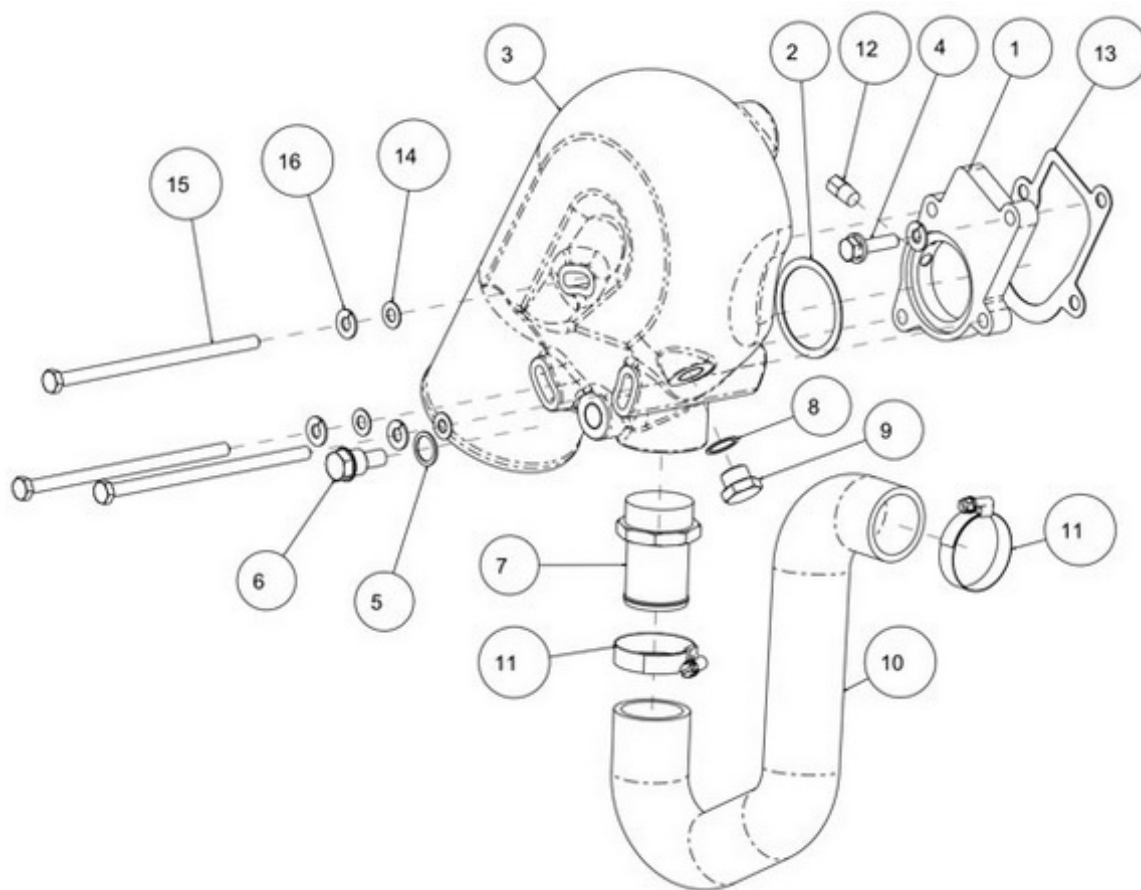

**T4.270 T4.230 T4.205 STANDARD ENGINE / EXHAUST ELBOW**

Part number	Item	Désignation article	Quantity
95311058	1	BRIDE D'ECHAPPEMENT	1
48438186	2	JOINT ECHAPPEMENT	1
664227	3	COUDE ECHAP	1
970647316	4	BOLT,HEX M 8X 35	1
970300199	5	GASKET,RING D16	1
970494635	6	ANODE,ZINC CPL M16X1,5	1
970892603	7	BARBED END BRASS FITTING 1 1/4	1
970300289	8	GASKET,RING D17	1
970639853	9	""PLUG,HEX 3/8""G""	1
48328266	10	HOSE	1
970604533	11	CLAMP,HOSE 32-44	2
970307265	12	PLUG,HEX 1/8	1
970316207	13	GASKET, TURBINE OUTLET ELBOW	1
970304050	14	WASHER	3
39160957	15	BOLT	3
970119138	16	WASHER,SPRING D 8	4