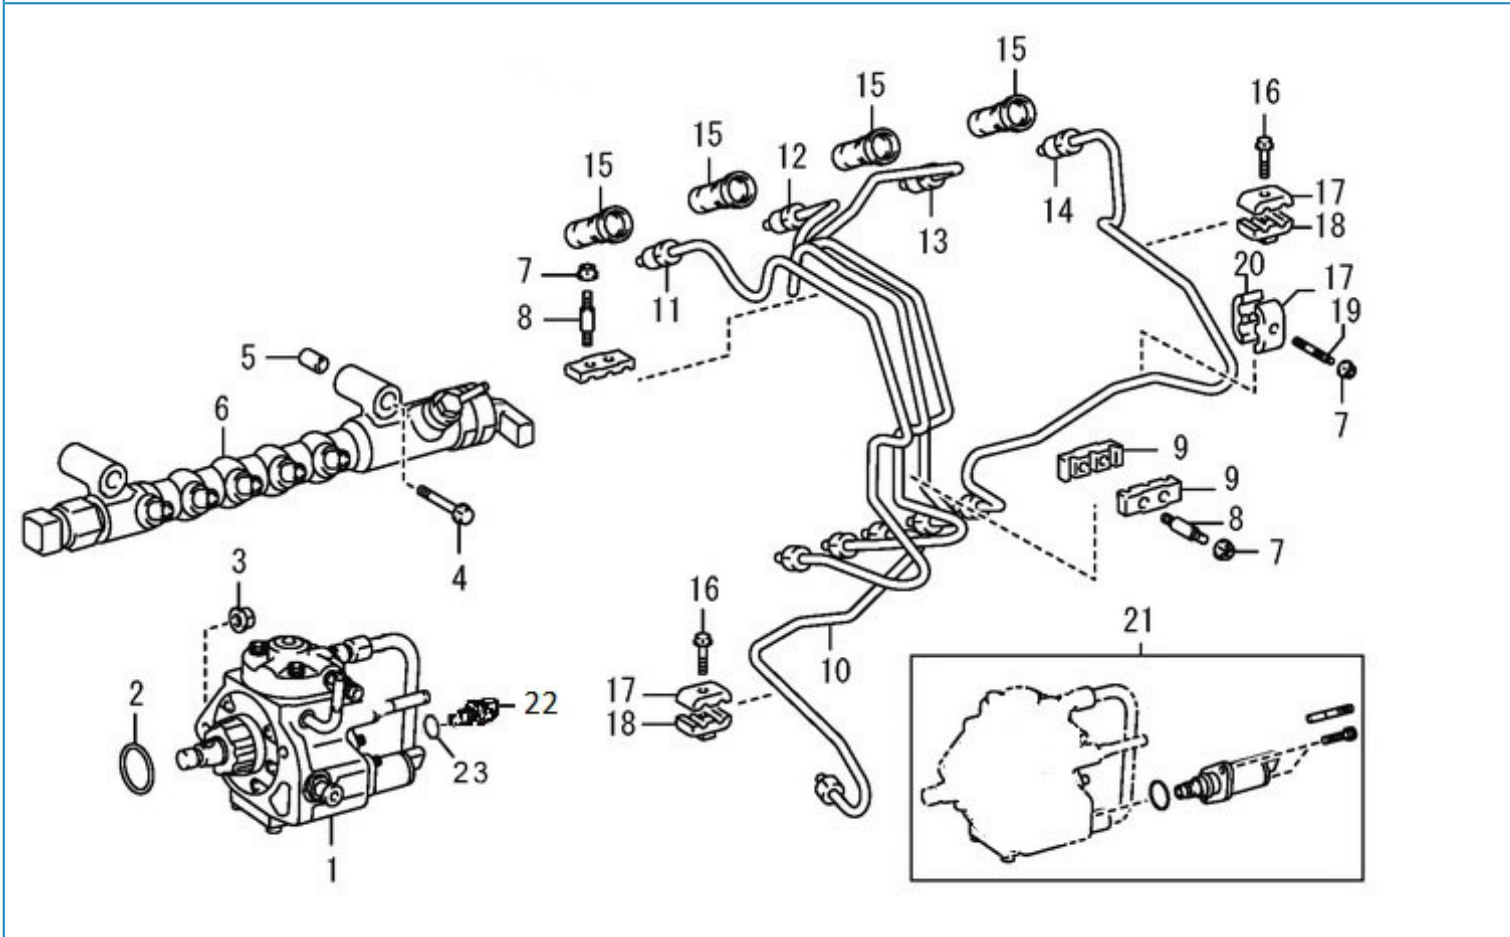

T4.270 T4.230 T4.205 STANDARD ENGINE / INJECTION AND FEED PUMP

Part number	Item	Désignation article	Quantity
970316166	1	PUMP ASSY, SUPPLY	1
970312298	2	RING,O	1
970312300	3	NUT	2
970314141	4	BOLT, FLANGE	2
970314101	5	PIN, RIMG	2
970316167	6	RAIL ASSY, COMMON	1
970316168	7	NUT, FLANGE	5
970314093	8	BOLT, STUD	4
970314065	9	CLAMP, INJECTION PIPE, No.3	4
970316169	10	PIPE SUB-ASSY, FUEL INLET	1
970316170	11	PIPE SUB-ASSY, INJECTION, NO.1	1
970316171	12	PIPE SUB-ASSY, INJECTION, NO.2	1
970316172	13	PIPE SUB-ASSY, INJECTION, NO.3	1
970316173	14	PIPE SUB-ASSY, INJECTION, NO.4	1
970314057	15	SEAL, NOZZLE HOLDER	4
970316174	16	BOLT, W/WASHER	2
970316175	17	CLAMP, INJECTION PIPE, NO.2	3
970316176	18	CLAMP, INJECTION PIPE, NO.2	2
970314092	19	BOLT, STUD (FOR HEAD TO CYLINDER HEAD COVER)	1
970316177	20	CLAMP, INJECTION PIPE, NO.2	1
970316178	21	VALVE KIT, SUCTION CONTOROL	1