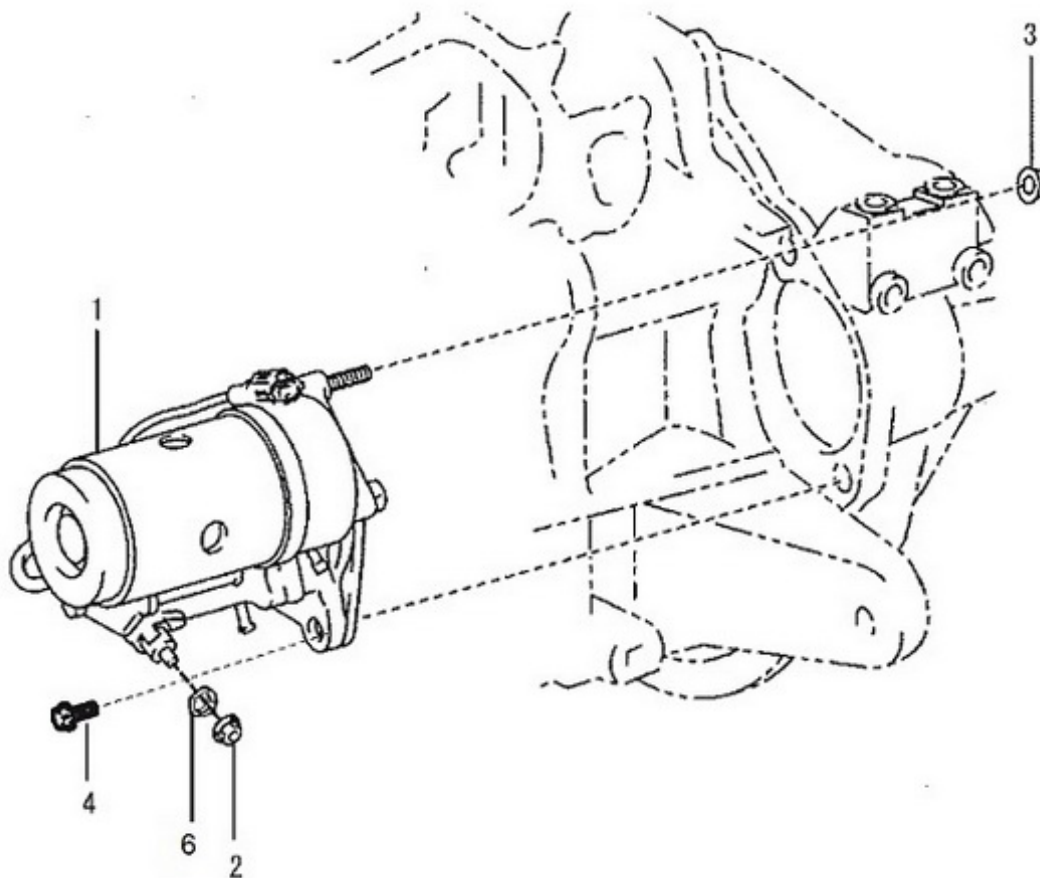

T4.270 T4.230 T4.205 STANDARD ENGINE / STARTER

Part number	Item	Désignation article	Quantity
970312328	1	STARTER ASSY	1
39460924	2	NUT	1
39360918	3	NUT	1
970316226	4	BOLT, WASHER BASED	1
970119139	6	WASHER,CORRUGATED D8	1