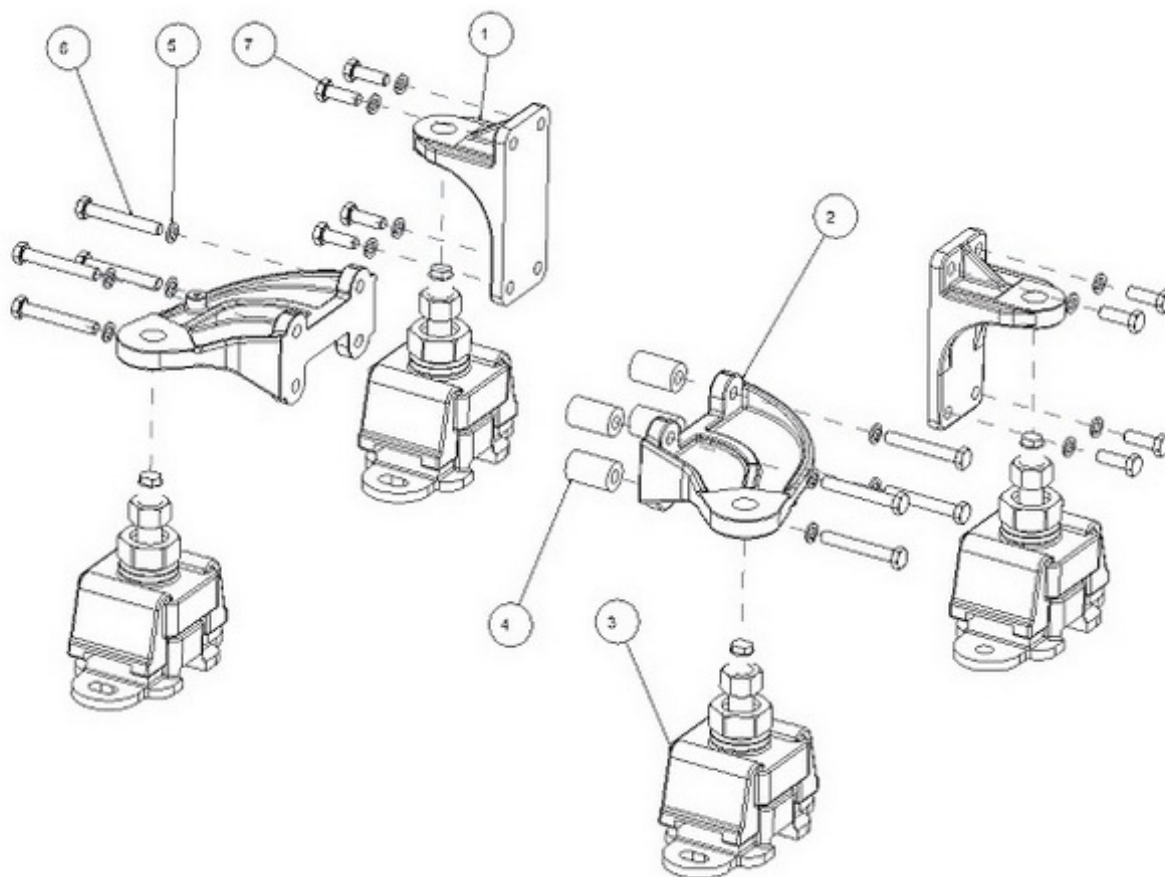

T4.270 T4.230 T4.205 STANDARD ENGINE / SUPPORT AND MOUNTING

Part number	Item	Désignation article	Quantity
95710039	1	PIED AR T4.270	2
95710038	2	PIED AV T4.270	2
43320333	3	ENTRETOISE D25X11 H40 MM	4
48190006	4	Engine mount	4
970119136	5	WASHER,SPRING D10	16
970307695	6	BOLT	8
970649721	7	BOLT,HEX M10X 30	8